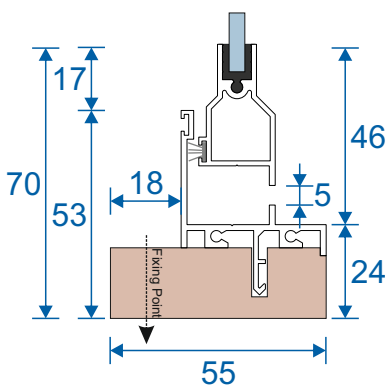

# Frame Sections

## Single Top Hung Friction Hinged - Face Fix

Single Friction Hinged  
Max Opening Angle:  $65^{\circ} \pm$

## Single Top Hung Friction Hinged - Reveal Fix

Single Friction Hinged  
Max Opening Angle:  $65^{\circ} \pm$

Secondary Glazing Online  
Thames Development,  
Charfleets Road,  
Canvey Island,  
Essex SS8 0PQ