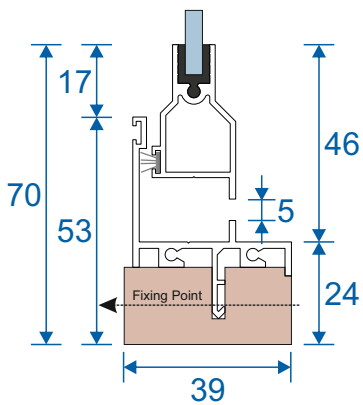

## Single Side Hung Friction Hinged - Face Fix

Single Friction Hinged  
Max Opening Angle:  $65^{\circ} \pm$

## Single Side Hung Friction Hinged - Reveal Fix

Single Friction Hinged  
Max Opening Angle:  $65^{\circ} \pm$

# Frame Sections

## Single Top Hung Friction Hinged - Face Fix

Single Friction Hinged  
Max Opening Angle:  $65^{\circ} \pm$