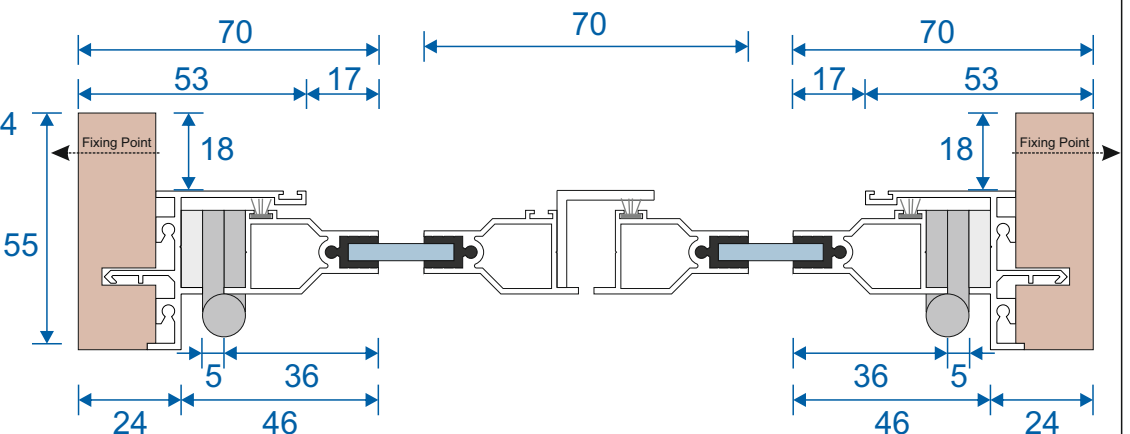

# Frame Sections

## Double Side Hung Butt Hinged - Face Fix

Double Butt Hinged  
Max Opening Angle: 150°±

## Double Side Hung Butt Hinged - Reveal Fix

Double Butt Hinged  
Max Opening Angle: 150°±