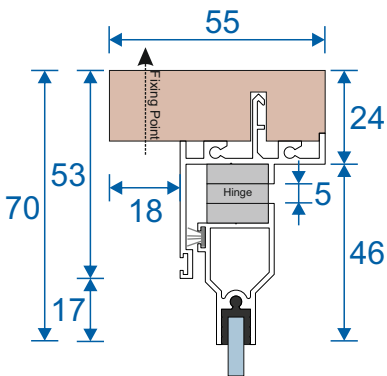

## Double Side Hung Butt Hinged - Reveal Fix

Double Butt Hinged  
Max Opening Angle: 150°±

# Frame Sections

## Single Side Hung Friction Hinged - Face Fix

Single Friction Hinged  
Max Opening Angle:  $65^{\circ} \pm$

## Single Side Hung Friction Hinged - Reveal Fix

Single Friction Hinged  
Max Opening Angle:  $65^{\circ} \pm$