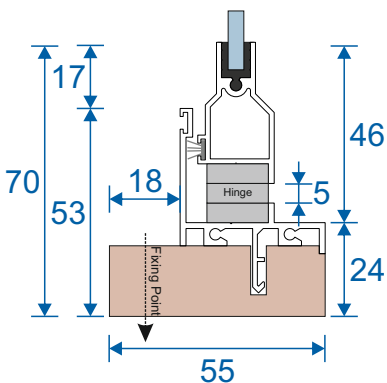

## Single Side Hung Friction Hinged - Face Fix

Single Friction Hinged  
Max Opening Angle:  $65^{\circ} \pm$

## Single Side Hung Friction Hinged - Reveal Fix

Single Friction Hinged  
Max Opening Angle:  $65^{\circ} \pm$