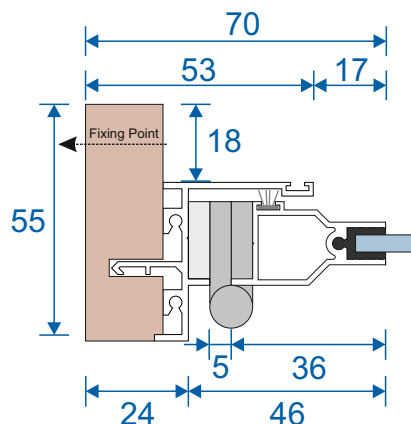

## Single Side Hung Butt Hinged - Face Fix

Single Butt Hinged  
Max Opening Angle: 150°±

## Single Side Hung Butt Hinged - Reveal Fix

Single Butt Hinged  
Max Opening Angle: 150°±