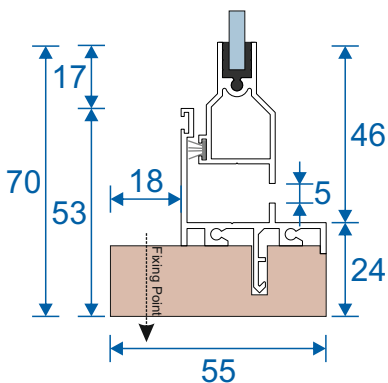

## Single Side Hung Butt Hinged - Face Fix

Single Butt Hinged  
Max Opening Angle: 150°±

## Single Side Hung Butt Hinged - Reveal Fix

Single Butt Hinged  
Max Opening Angle: 150°±