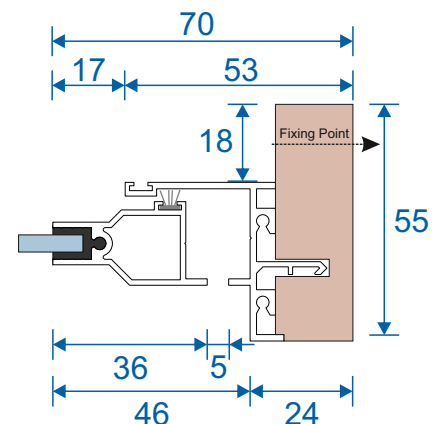

## Double Side Hung Butt Hinged - Reveal Fix

Double Butt Hinged  
Max Opening Angle: 150°±

# Frame Sections

## Single Side Hung Friction Hinged - Face Fix

Single Friction Hinged  
Max Opening Angle:  $65^{\circ} \pm$

## Single Side Hung Friction Hinged - Reveal Fix

Single Friction Hinged  
Max Opening Angle:  $65^{\circ} \pm$