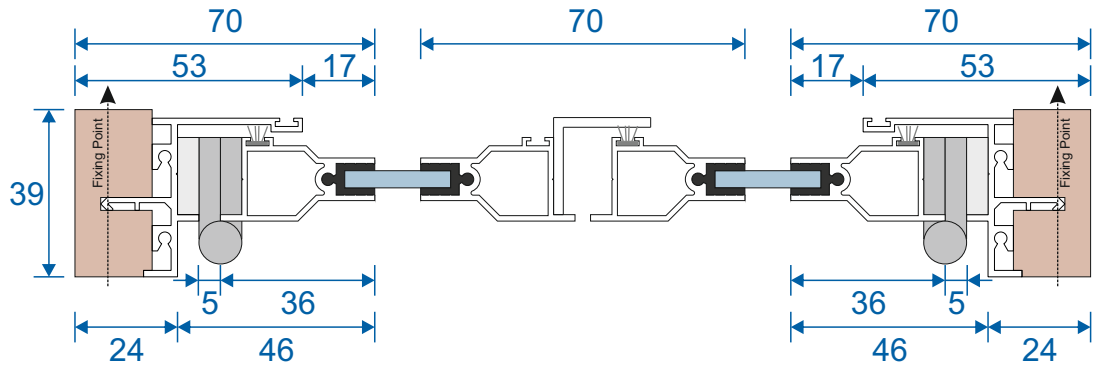

## Single Side Hung Butt Hinged - Face Fix

Single Butt Hinged  
Max Opening Angle: 150°±

## Single Side Hung Butt Hinged - Reveal Fix

Single Butt Hinged  
Max Opening Angle: 150°±

# Frame Sections

## Double Side Hung Butt Hinged - Face Fix

Double Butt Hinged  
Max Opening Angle: 150°±