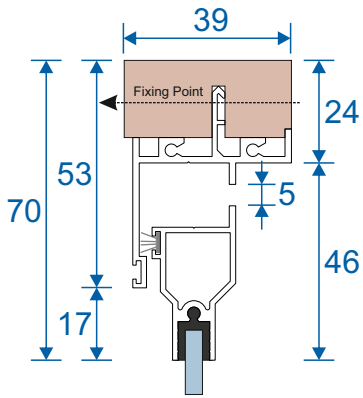

## Single Side Hung Friction Hinged - Face Fix

Single Friction Hinged  
Max Opening Angle:  $65^{\circ} \pm$

## Single Side Hung Friction Hinged - Reveal Fix

Single Friction Hinged  
Max Opening Angle:  $65^{\circ} \pm$

# Frame Sections

## Single Top Hung Friction Hinged - Face Fix

Single Friction Hinged  
Max Opening Angle:  $65^{\circ} \pm$