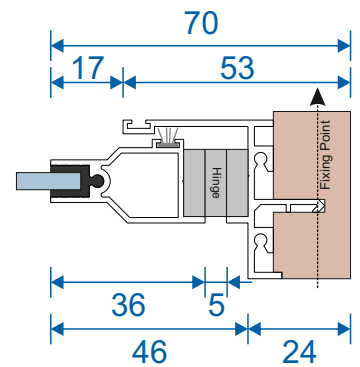

Frame Sections

Single Top Hung Friction Hinged - Face Fix

Single Top Hung Friction Hinged - Reveal Fix