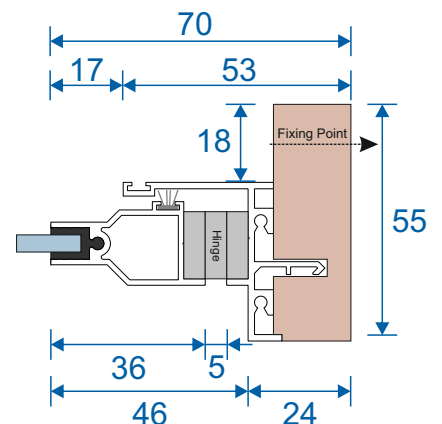

# Frame Sections

## Single Top Hung Friction Hinged - Face Fix

Single Friction Hinged  
Max Opening Angle:  $65^{\circ} \pm$

## Single Top Hung Friction Hinged - Reveal Fix

Single Friction Hinged  
Max Opening Angle:  $65^{\circ} \pm$

Secondary Glazing Online  
Thames Development,  
Charfleets Road,  
Canvey Island,  
Essex SS8 0PQ