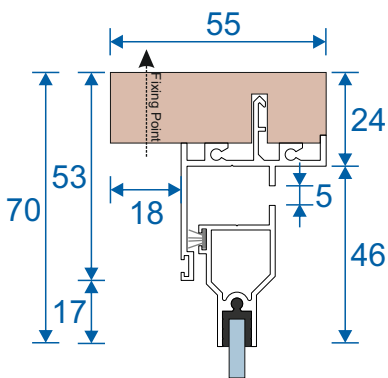

## Single Side Hung Friction Hinged - Reveal Fix

Single Friction Hinged  
Max Opening Angle:  $65^{\circ} \pm$

# Frame Sections

## Single Top Hung Friction Hinged - Face Fix

Single Friction Hinged  
Max Opening Angle:  $65^{\circ} \pm$

## Single Top Hung Friction Hinged - Reveal Fix

Single Friction Hinged  
Max Opening Angle:  $65^{\circ} \pm$

Secondary Glazing Online  
Thames Development,  
Charfleets Road,  
Canvey Island,  
Essex SS8 0PQ