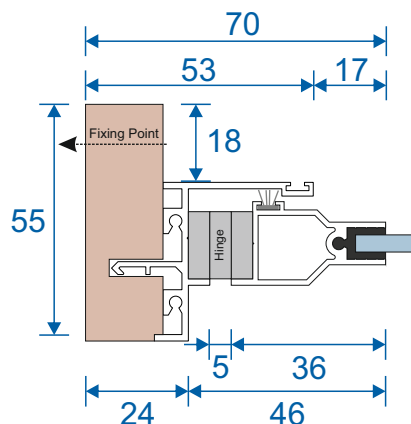

# Frame Sections

## Single Top Hung Friction Hinged - Face Fix

Single Friction Hinged  
Max Opening Angle:  $65^{\circ} \pm$

## Single Top Hung Friction Hinged - Reveal Fix

Single Friction Hinged  
Max Opening Angle:  $65^{\circ} \pm$

Secondary Glazing Online  
Thames Development,  
Charfleets Road,  
Canvey Island,  
Essex SS8 0PQ