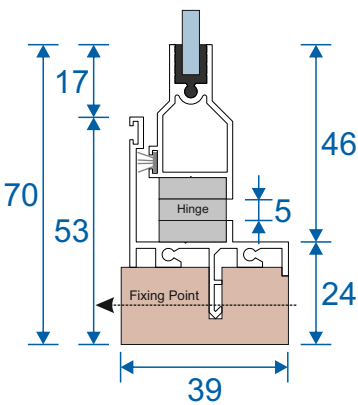

## Double Side Hung Butt Hinged - Face Fix

Double Butt Hinged  
Max Opening Angle: 150°±

## Double Side Hung Butt Hinged - Reveal Fix

Double Butt Hinged  
Max Opening Angle: 150°±

# Frame Sections

## Single Side Hung Friction Hinged - Face Fix

Single Friction Hinged  
Max Opening Angle:  $65^{\circ} \pm$