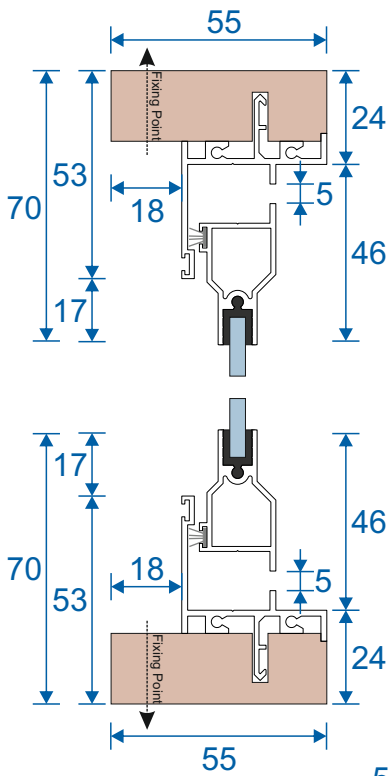

## Single Side Hung Butt Hinged - Reveal Fix

Single Butt Hinged  
Max Opening Angle: 150°±

# Frame Sections

## Double Side Hung Butt Hinged - Face Fix

Double Butt Hinged  
Max Opening Angle: 150°±

## Double Side Hung Butt Hinged - Reveal Fix

Double Butt Hinged  
Max Opening Angle: 150°±