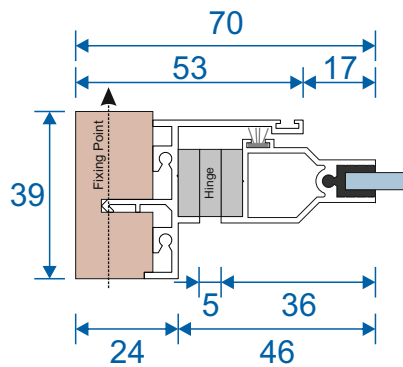

Frame Sections

Single Top Hung Friction Hinged - Face Fix

Single Top Hung Friction Hinged - Reveal Fix