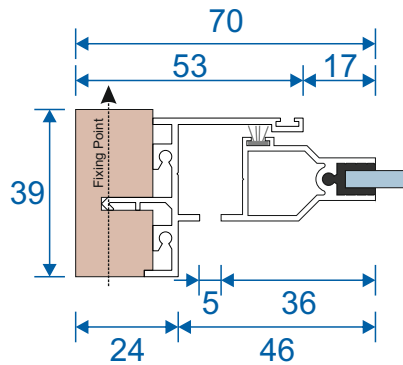

Frame Sections

Single Side Hung Friction Hinged - Face Fix

Single Side Hung Friction Hinged - Reveal Fix