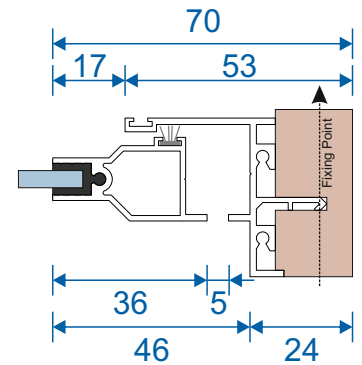

Frame Sections

Single Side Hung Friction Hinged - Face Fix

Single Side Hung Friction Hinged - Reveal Fix