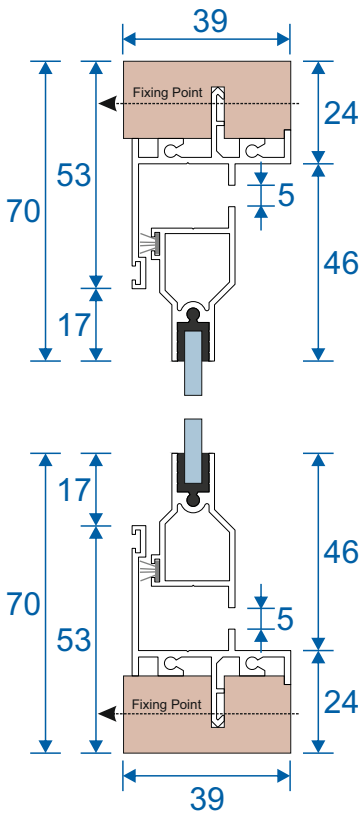

## Single Side Hung Butt Hinged - Face Fix

Single Butt Hinged  
Max Opening Angle: 150°±

## Single Side Hung Butt Hinged - Reveal Fix

Single Butt Hinged  
Max Opening Angle: 150°±

## Double Side Hung Butt Hinged - Face Fix

Double Butt Hinged  
Max Opening Angle: 150°±

## Double Side Hung Butt Hinged - Reveal Fix

Double Butt Hinged  
Max Opening Angle: 150°±