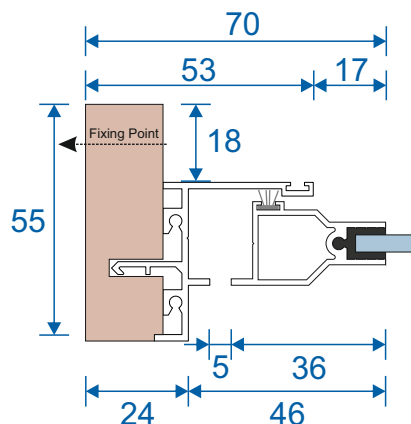

## Double Side Hung Butt Hinged - Reveal Fix

Double Butt Hinged  
Max Opening Angle: 150°±

# Frame Sections

## Single Side Hung Friction Hinged - Face Fix

Single Friction Hinged  
Max Opening Angle:  $65^{\circ} \pm$

## Single Side Hung Friction Hinged - Reveal Fix

Single Friction Hinged  
Max Opening Angle:  $65^{\circ} \pm$