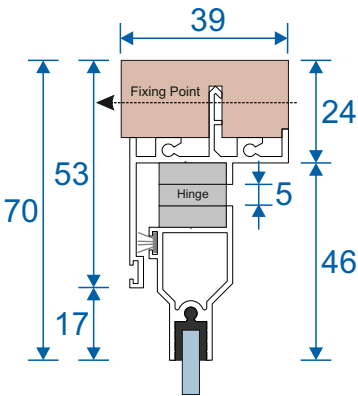

## Double Side Hung Butt Hinged - Face Fix

Double Butt Hinged  
Max Opening Angle: 150°±

## Double Side Hung Butt Hinged - Reveal Fix

Double Butt Hinged  
Max Opening Angle: 150°±

# Frame Sections

## Single Side Hung Friction Hinged - Face Fix

Single Friction Hinged  
Max Opening Angle:  $65^{\circ} \pm$