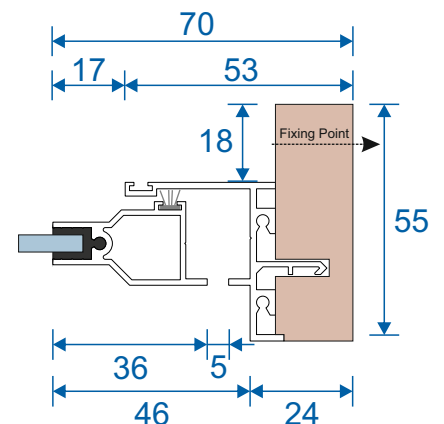

## Single Side Hung Butt Hinged - Face Fix

Single Butt Hinged  
Max Opening Angle: 150°±

## Single Side Hung Butt Hinged - Reveal Fix

Single Butt Hinged  
Max Opening Angle: 150°±

## Double Side Hung Butt Hinged - Face Fix

Double Butt Hinged  
Max Opening Angle: 150°±