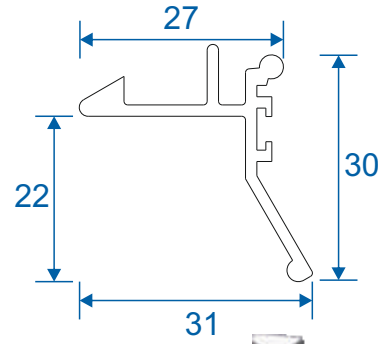

Note: all section pages will show the face fix and reveal fix option.

Outer Frames

SG52 - Top and Bottom Frames

SG53 - 2 Track Side Frames (Jambs)

SG85 - 3 Track Top & Bottom Frames

Sg86 - 3 Track Sides (Jambs)

SF1

Face Fix

SF3

Reveal Fix
Deep Face Fix
3 Track Face Fix

SF4

3 Track Reveal Fix

Panel Parts

SG64 - Top / Bottom

SG71 - Handle Side (Jamb)

SG57- Sprung Handle

SG62 - Interlock

SG61 - Handle Interlock

SG58 - 4 Pane Meeting Stile

SG60 - Interlock

SG59 - Handle Interlock

SG55 - PVC Track