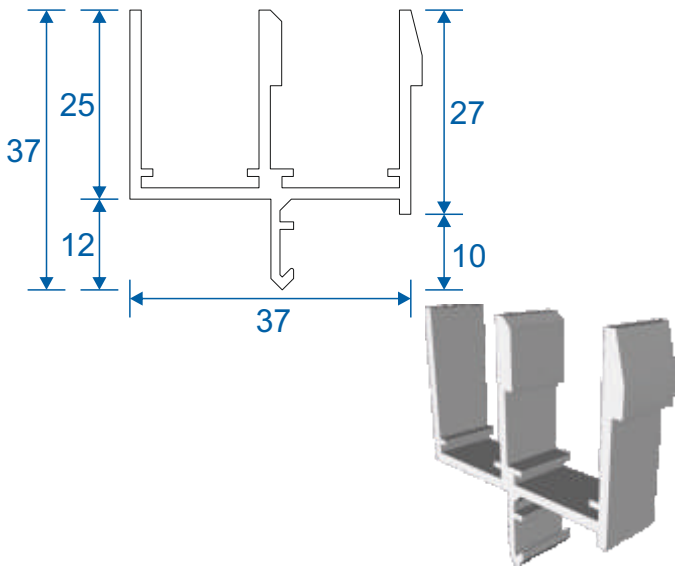

Horizontal Slider Secondary

Luxury Sub Frame Section Guide

SecondaryGlazingOnline.co.uk

Contents

Parts

Outer Frames	3
Panel Parts	4

Sections

2 Pane Slider - All Panes Moving	5
3 Pane Slider - Middle Pane Fixed	6
3 Pane Slider - All Panes Moving	7
4 Pane Slider - All Panes Moving	8
5 Pane Slider - Middle Pane Fixed	9
3 Pane Slider - All Panes Moving 3 Track	10

Note: all section pages will show the face fix and reveal fix option.

Outer Frames

SG52 - Top and Bottom Frames

SG53 - 2 Track Side Frames (Jambs)

SG85 - 3 Track Top & Bottom Frames

Sg86 - 3 Track Sides (Jambs)

SF1

Face Fix

SF3

Reveal Fix
Deep Face Fix
3 Track Face Fix

SF4

3 Track Reveal Fix

Panel Parts

SG64 - Top / Bottom