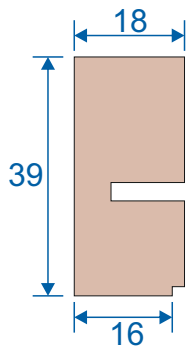

Horizontal Slider Secondary

Luxury Sub Frame Section Guide

SecondaryGlazingOnline.co.uk

Contents

Parts

Outer Frames	3
Panel Parts	4

Sections

2 Pane Slider - All Panes Moving	5
3 Pane Slider - Middle Pane Fixed	6
3 Pane Slider - All Panes Moving	7
4 Pane Slider - All Panes Moving	8
5 Pane Slider - Middle Pane Fixed	9
3 Pane Slider - All Panes Moving 3 Track	10

Note: all section pages will show the face fix and reveal fix option.

Outer Frames

SG52 - Top and Bottom Frames

SG53 - 2 Track Side Frames (Jambs)

SG85 - 3 Track Top & Bottom Frames

Sg86 - 3 Track Sides (Jambs)

SF1

Face Fix

SF3

Reveal Fix
Deep Face Fix
3 Track Face Fix

SF4

3 Track Reveal Fix

Panel Parts

SG64 - Top / Bottom