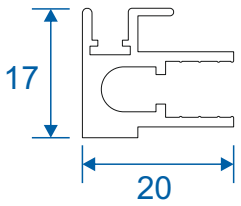

Note: all section pages will show the face fix and reveal fix option.

Outer Frames

SG52 - Top and Bottom Frames

SG53 - 2 Track Side Frames (Jambs)

SG85 - 3 Track Top & Bottom Frames

Sg86 - 3 Track Sides (Jambs)

SF1

Face Fix

SF3

Reveal Fix
Deep Face Fix
3 Track Face Fix

SF4

3 Track Reveal Fix

Panel Parts

SG64 - Top / Bottom

SG71 - Handle Side (Jamb)

SG57- Sprung Handle

SG62 - Interlock

SG61 - Handle Interlock

SG58 - 4 Pane Meeting Stile

SG60 - Interlock

SG59 - Handle Interlock

SG55 - PVC Track