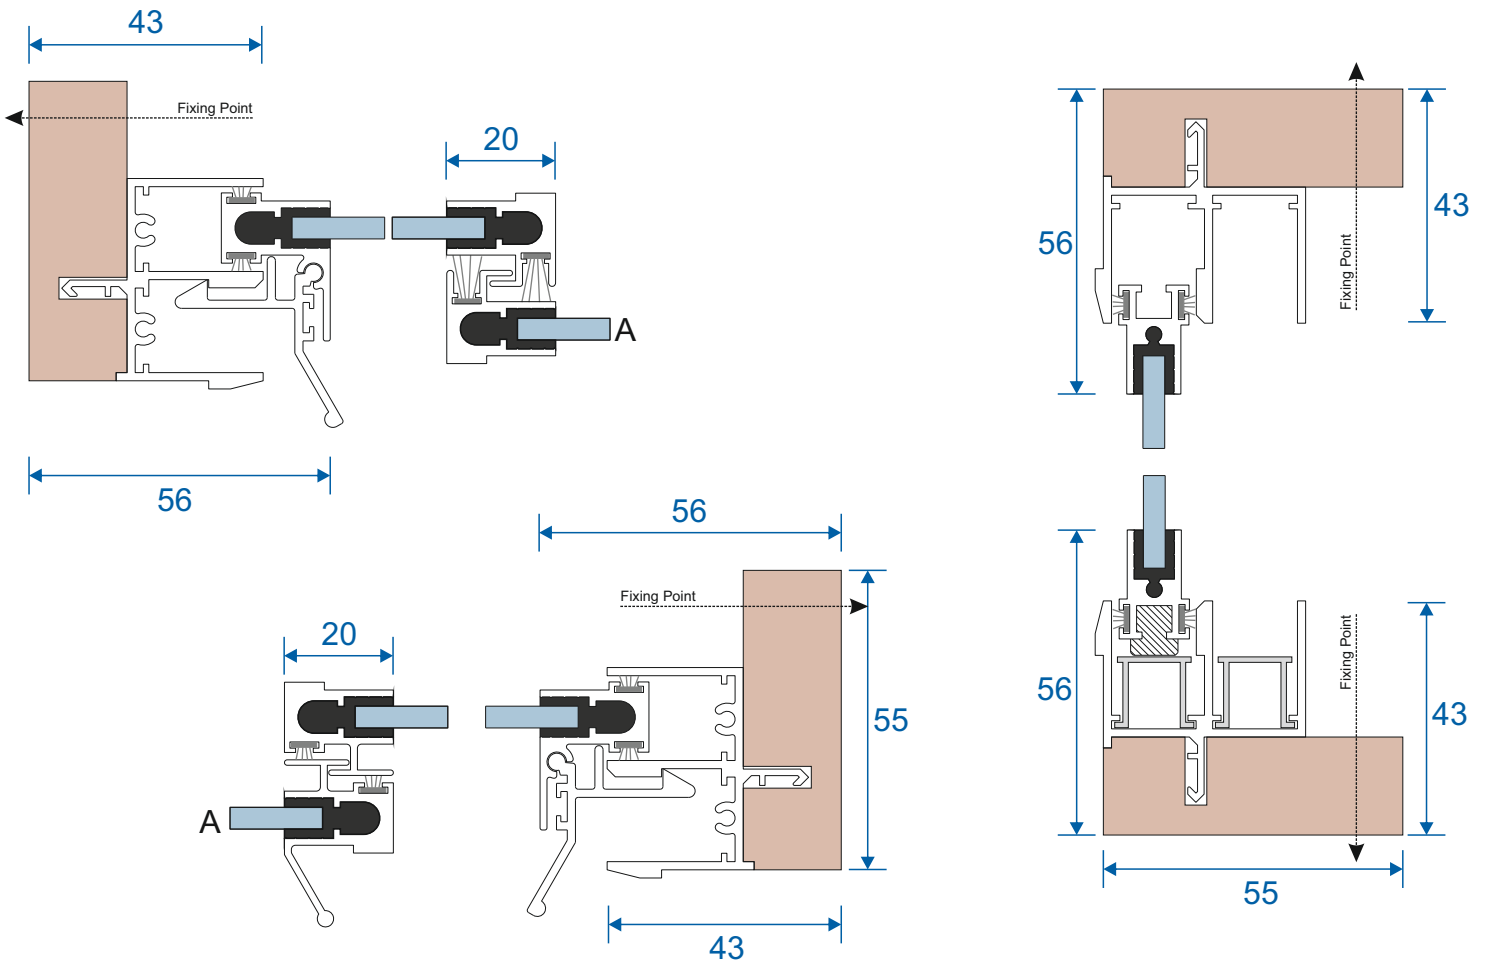

3 Pane Slider - All Panels Moving

Front Track - Interior

Face Fix

Reveal Fix