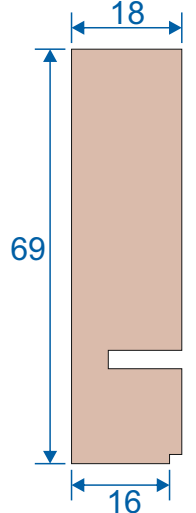

Note: all section pages will show the face fix and reveal fix option.

Outer Frames

SG52 - Top and Bottom Frames

SG53 - 2 Track Side Frames (Jambs)

SG85 - 3 Track Top & Bottom Frames

Sg86 - 3 Track Sides (Jambs)

SF1

Face Fix

SF3

Reveal Fix
Deep Face Fix
3 Track Face Fix

SF4

3 Track Reveal Fix

Panel Parts

SG64 - Top / Bottom

SG71 - Handle Side (Jamb)

SG57- Sprung Handle

SG62 - Interlock

SG61 - Handle Interlock

SG58 - 4 Pane Meeting Stile

SG60 - Interlock

SG59 - Handle Interlock

SG55 - PVC Track