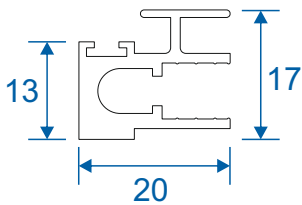

SG71 - Handle Side (Jamb)

SG57- Sprung Handle

SG62 - Interlock

SG61 - Handle Interlock

SG58 - 4 Pane Meeting Stile

SG60 - Interlock

SG59 - Handle Interlock

SG55 - PVC Track

2 Panel Slider - All Panels Moving

Face Fix

Reveal Fix

3 Pane Slider - Middle Panel Fixed

Face Fix

Reveal Fix

3 Pane Slider - All Panels Moving

Front Track - Interior