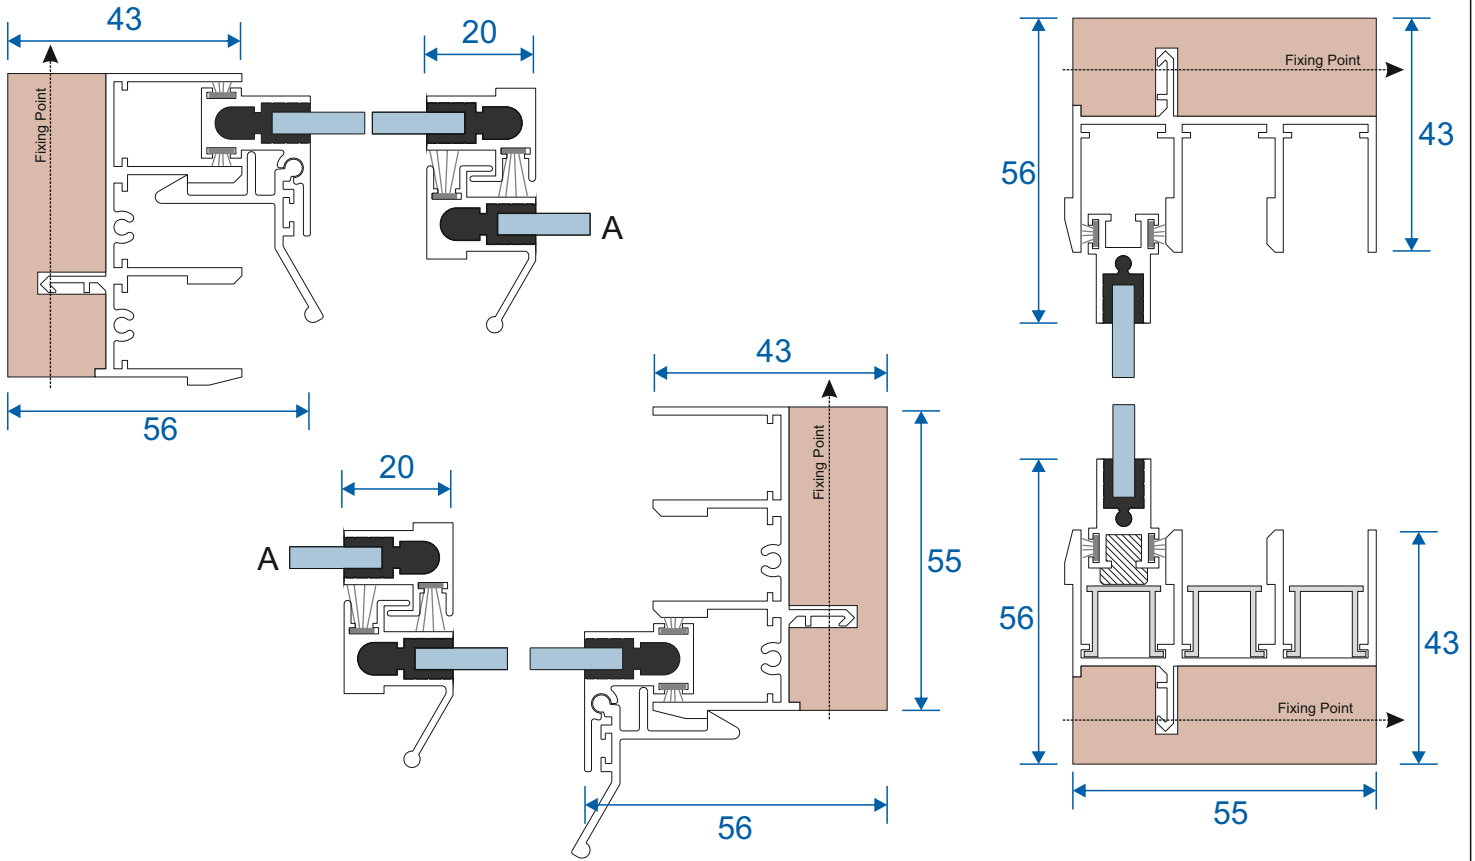

Face Fix

Reveal Fix

4 Pane Slider - All Panels Moving

Face Fix

Reveal Fix

5 Pane Slider - Middle Pane Fixed

Face Fix

Reveal Fix

3 Pane Slider - All Moving 3 Tracks

Front Track - Interior

Face Fix

Reveal Fix

Secondary Glazing Online
Thames Development,
Charfleets Road,
Canvey Island,
Essex SS8 0PQ

01268 686637

sales@secondaryglazingonline.co.uk