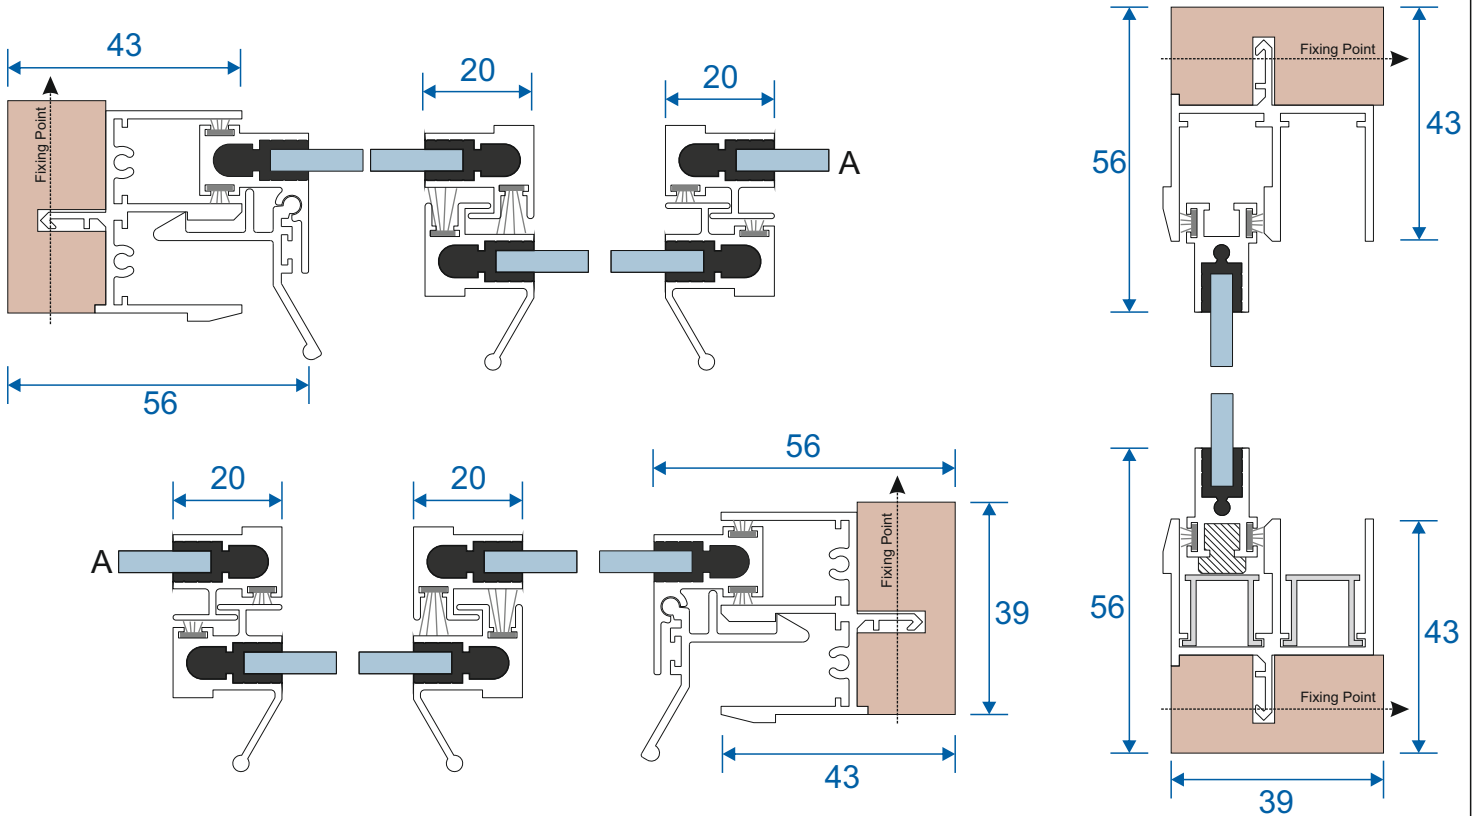

Face Fix

Reveal Fix

4 Pane Slider - All Panels Moving

Face Fix

Reveal Fix

5 Pane Slider - Middle Pane Fixed

Face Fix

Reveal Fix

3 Pane Slider - All Moving 3 Tracks

Front Track - Interior

Face Fix

Reveal Fix

Secondary Glazing Online
Thames Development,
Charfleets Road,
Canvey Island,
Essex SS8 0PQ

01268 686637

sales@secondaryglazingonline.co.uk