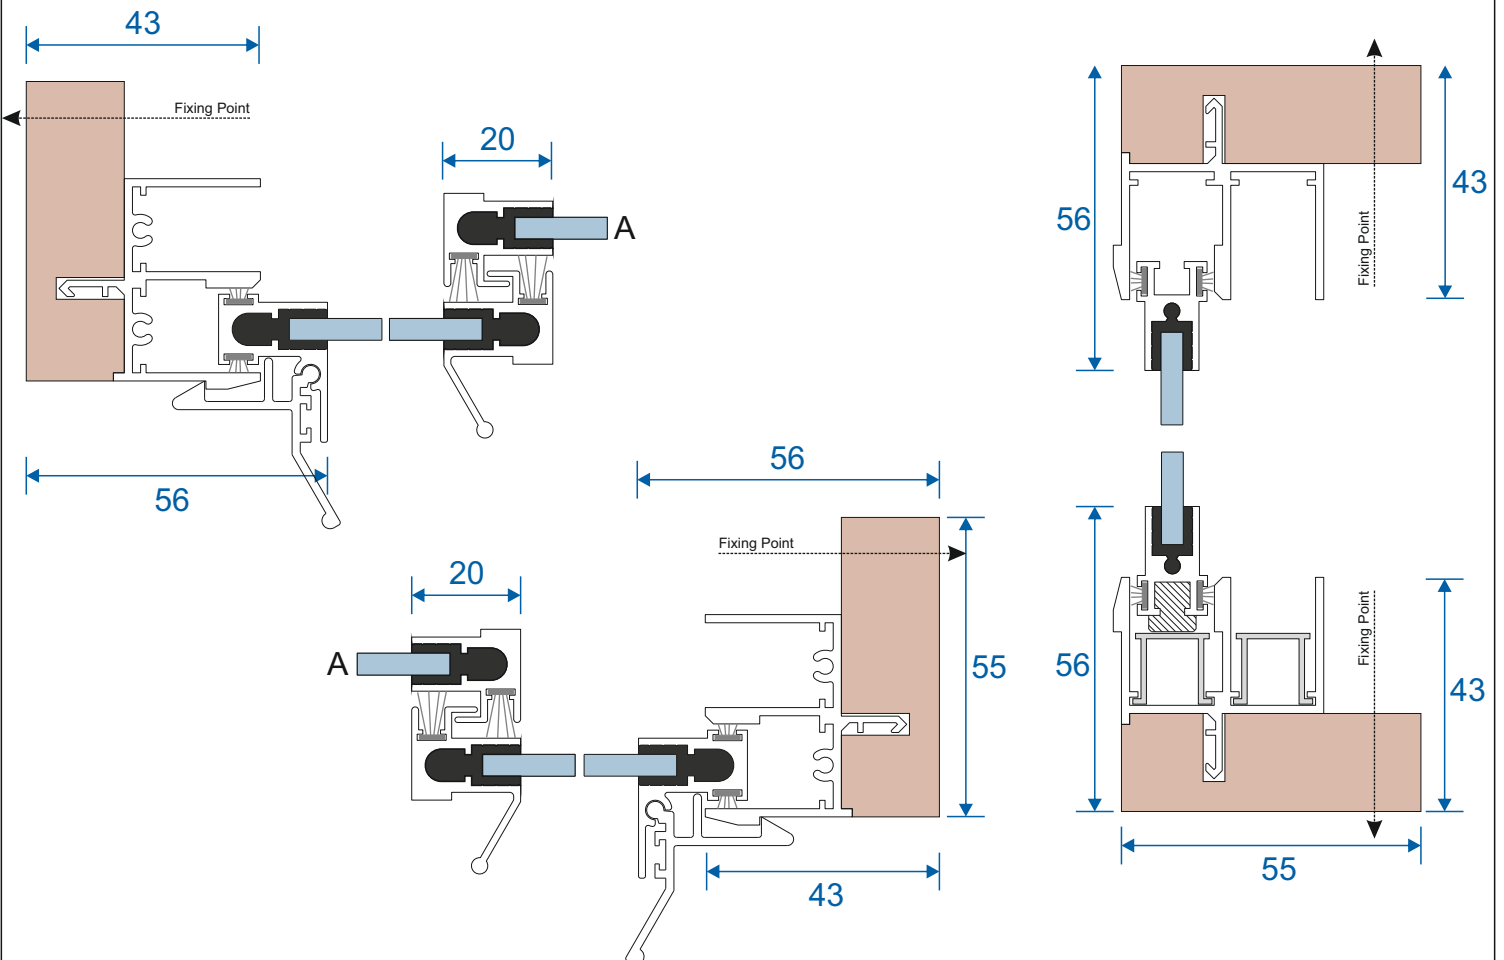

SG71 - Handle Side (Jamb)

SG57- Sprung Handle

SG62 - Interlock

SG61 - Handle Interlock

SG58 - 4 Pane Meeting Stile

SG60 - Interlock

SG59 - Handle Interlock

SG55 - PVC Track

2 Panel Slider - All Panels Moving

Face Fix

Reveal Fix

3 Pane Slider - Middle Panel Fixed

Face Fix

Reveal Fix

3 Pane Slider - All Panels Moving

Front Track - Interior