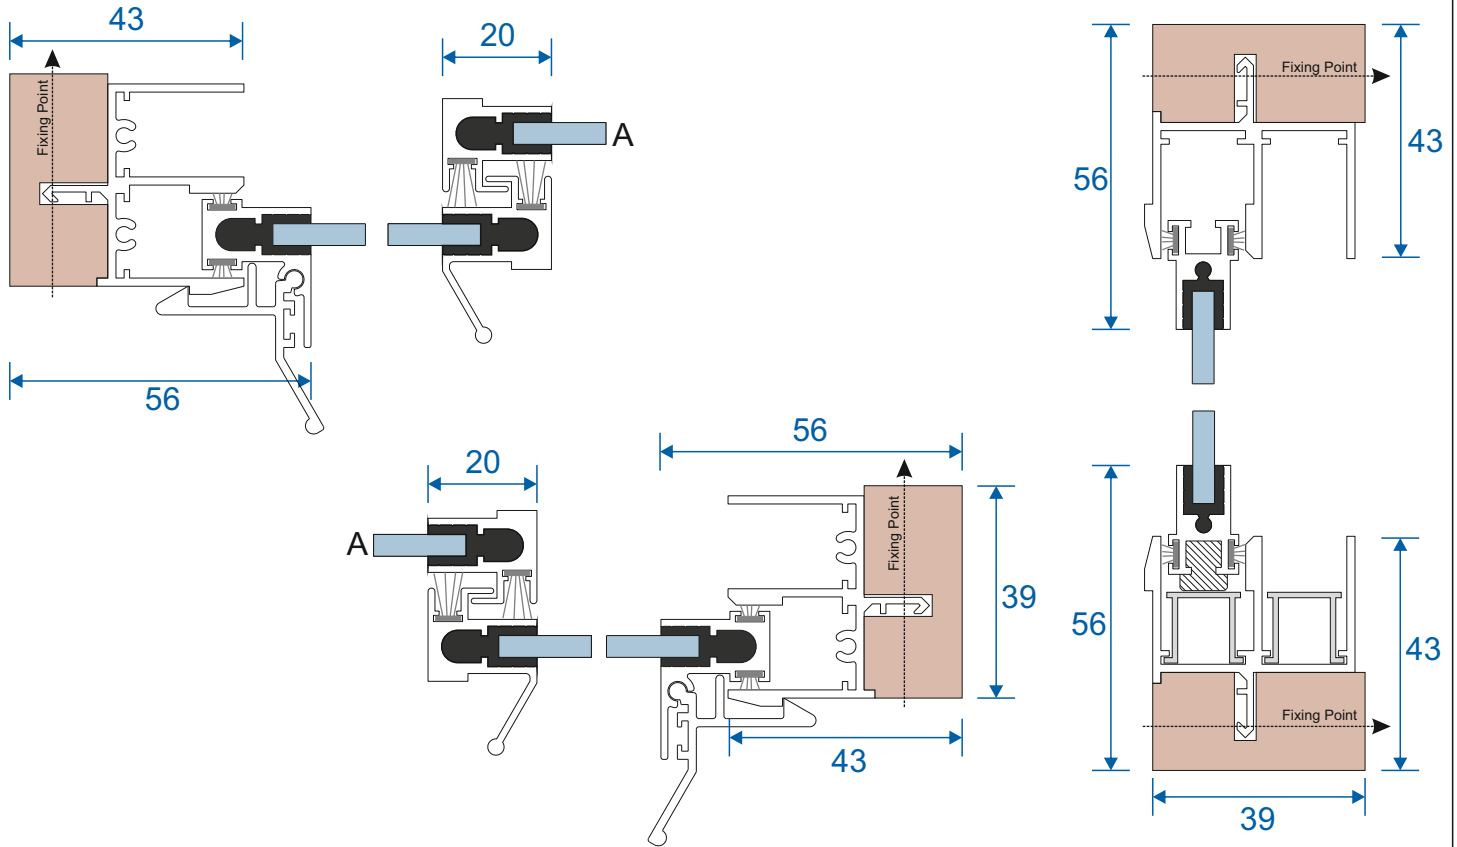

SG71 - Handle Side (Jamb)

SG57- Sprung Handle

SG62 - Interlock

SG61 - Handle Interlock

SG58 - 4 Pane Meeting Stile

SG60 - Interlock

SG59 - Handle Interlock

SG55 - PVC Track

2 Panel Slider - All Panels Moving

Face Fix

Reveal Fix

3 Pane Slider - Middle Panel Fixed

Face Fix

Reveal Fix

3 Pane Slider - All Panels Moving

Front Track - Interior