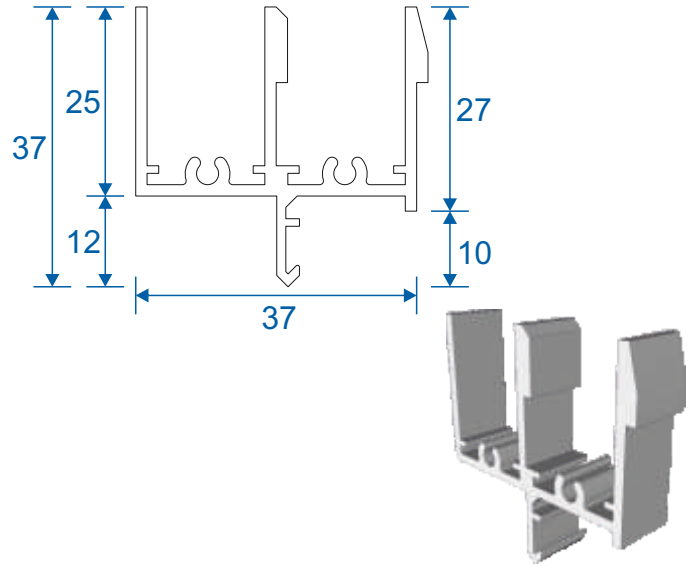

Horizontal Slider Secondary

Luxury Sub Frame Section Guide

SecondaryGlazingOnline.co.uk

Contents

Parts

Outer Frames	3
Panel Parts	4

Sections

2 Pane Slider - All Panes Moving	5
3 Pane Slider - Middle Pane Fixed	6
3 Pane Slider - All Panes Moving	7
4 Pane Slider - All Panes Moving	8
5 Pane Slider - Middle Pane Fixed	9
3 Pane Slider - All Panes Moving 3 Track	10

Note: all section pages will show the face fix and reveal fix option.

Outer Frames

SG52 - Top and Bottom Frames

SG53 - 2 Track Side Frames (Jambs)

SG85 - 3 Track Top & Bottom Frames

Sg86 - 3 Track Sides (Jambs)

SF1

Face Fix

SF3

Reveal Fix
Deep Face Fix
3 Track Face Fix

SF4

3 Track Reveal Fix

Panel Parts

SG64 - Top / Bottom