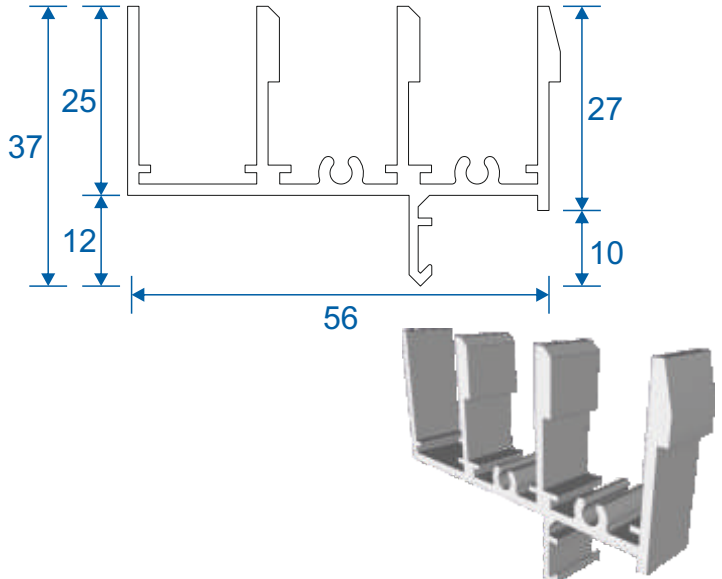

Note: all section pages will show the face fix and reveal fix option.

Outer Frames

SG52 - Top and Bottom Frames

SG53 - 2 Track Side Frames (Jambs)

SG85 - 3 Track Top & Bottom Frames

Sg86 - 3 Track Sides (Jambs)

SF1

Face Fix

SF3

Reveal Fix
Deep Face Fix
3 Track Face Fix

SF4

3 Track Reveal Fix

Panel Parts

SG64 - Top / Bottom

SG71 - Handle Side (Jamb)

SG57- Sprung Handle

SG62 - Interlock

SG61 - Handle Interlock

SG58 - 4 Pane Meeting Stile

SG60 - Interlock

SG59 - Handle Interlock

SG55 - PVC Track