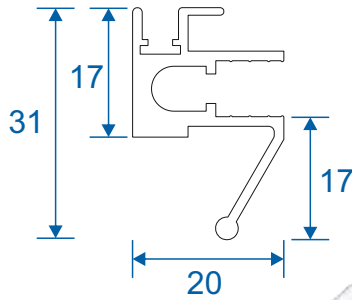

SG71 - Handle Side (Jamb)

SG57- Sprung Handle

SG62 - Interlock

SG61 - Handle Interlock

SG58 - 4 Pane Meeting Stile

SG60 - Interlock

SG59 - Handle Interlock

SG55 - PVC Track

2 Panel Slider - All Panels Moving

Face Fix

Reveal Fix

3 Pane Slider - Middle Panel Fixed

Face Fix

Reveal Fix

3 Pane Slider - All Panels Moving

Front Track - Interior