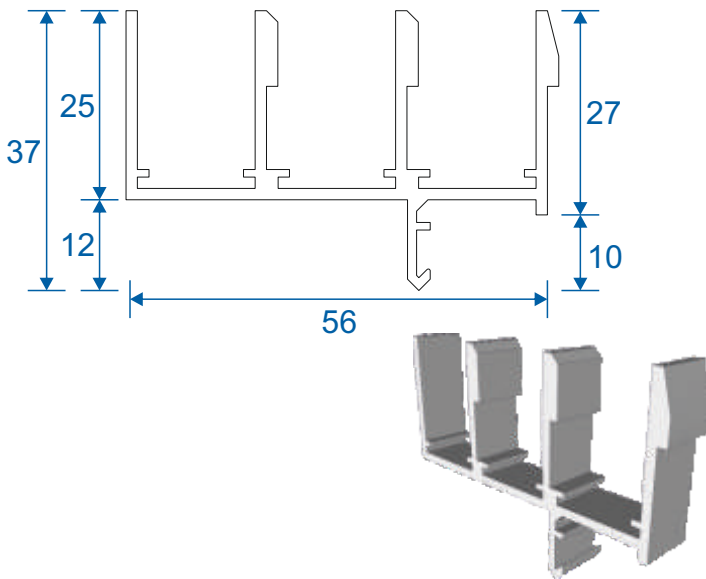

Note: all section pages will show the face fix and reveal fix option.

Outer Frames

SG52 - Top and Bottom Frames

SG53 - 2 Track Side Frames (Jambs)

SG85 - 3 Track Top & Bottom Frames

Sg86 - 3 Track Sides (Jambs)

SF1

Face Fix

SF3

Reveal Fix
Deep Face Fix
3 Track Face Fix

SF4

3 Track Reveal Fix

Panel Parts

SG64 - Top / Bottom

SG71 - Handle Side (Jamb)

SG57- Sprung Handle

SG62 - Interlock

SG61 - Handle Interlock

SG58 - 4 Pane Meeting Stile

SG60 - Interlock

SG59 - Handle Interlock

SG55 - PVC Track