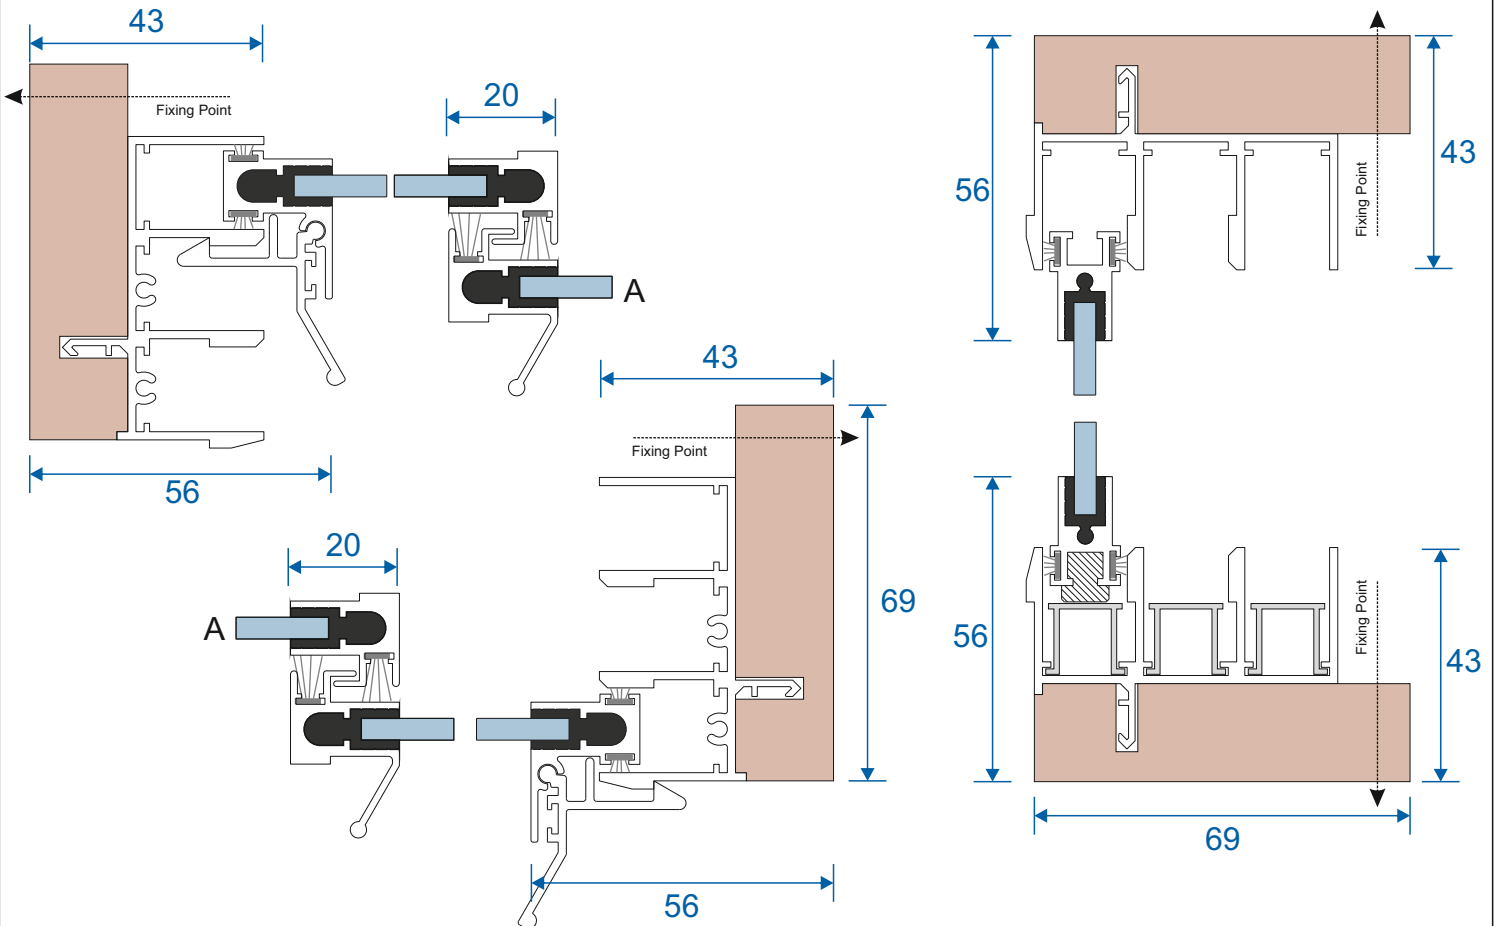

3 Pane Slider - All Moving 3 Tracks

Front Track - Interior

Face Fix

Reveal Fix

Secondary Glazing Online
Thames Development,
Charfleets Road,
Canvey Island,
Essex SS8 0PQ

01268 686637

sales@secondaryglazingonline.co.uk