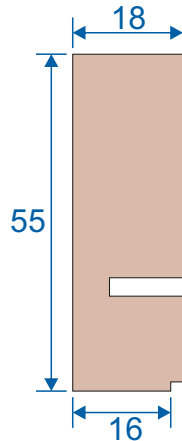

Horizontal Slider Secondary

Luxury Sub Frame Section Guide

SecondaryGlazingOnline.co.uk

Contents

Parts

Outer Frames	3
Panel Parts	4

Sections

2 Pane Slider - All Panes Moving	5
3 Pane Slider - Middle Pane Fixed	6
3 Pane Slider - All Panes Moving	7
4 Pane Slider - All Panes Moving	8
5 Pane Slider - Middle Pane Fixed	9
3 Pane Slider - All Panes Moving 3 Track	10

Note: all section pages will show the face fix and reveal fix option.

Outer Frames

SG52 - Top and Bottom Frames

SG53 - 2 Track Side Frames (Jambs)

SG85 - 3 Track Top & Bottom Frames

Sg86 - 3 Track Sides (Jambs)

SF1

Face Fix

SF3

Reveal Fix
Deep Face Fix
3 Track Face Fix

SF4

3 Track Reveal Fix

Panel Parts

SG64 - Top / Bottom