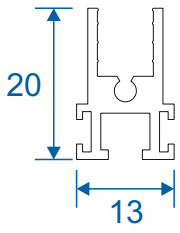

Note: all section pages will show the face fix and reveal fix option.

Outer Frames

SG52 - Top and Bottom Frames

SG53 - 2 Track Side Frames (Jambs)

SG85 - 3 Track Top & Bottom Frames

Sg86 - 3 Track Sides (Jambs)

SF1

Face Fix

SF3

Reveal Fix
Deep Face Fix
3 Track Face Fix

SF4

3 Track Reveal Fix

Panel Parts

SG64 - Top / Bottom

SG71 - Handle Side (Jamb)

SG57- Sprung Handle

SG62 - Interlock

SG61 - Handle Interlock

SG58 - 4 Pane Meeting Stile

SG60 - Interlock

SG59 - Handle Interlock

SG55 - PVC Track