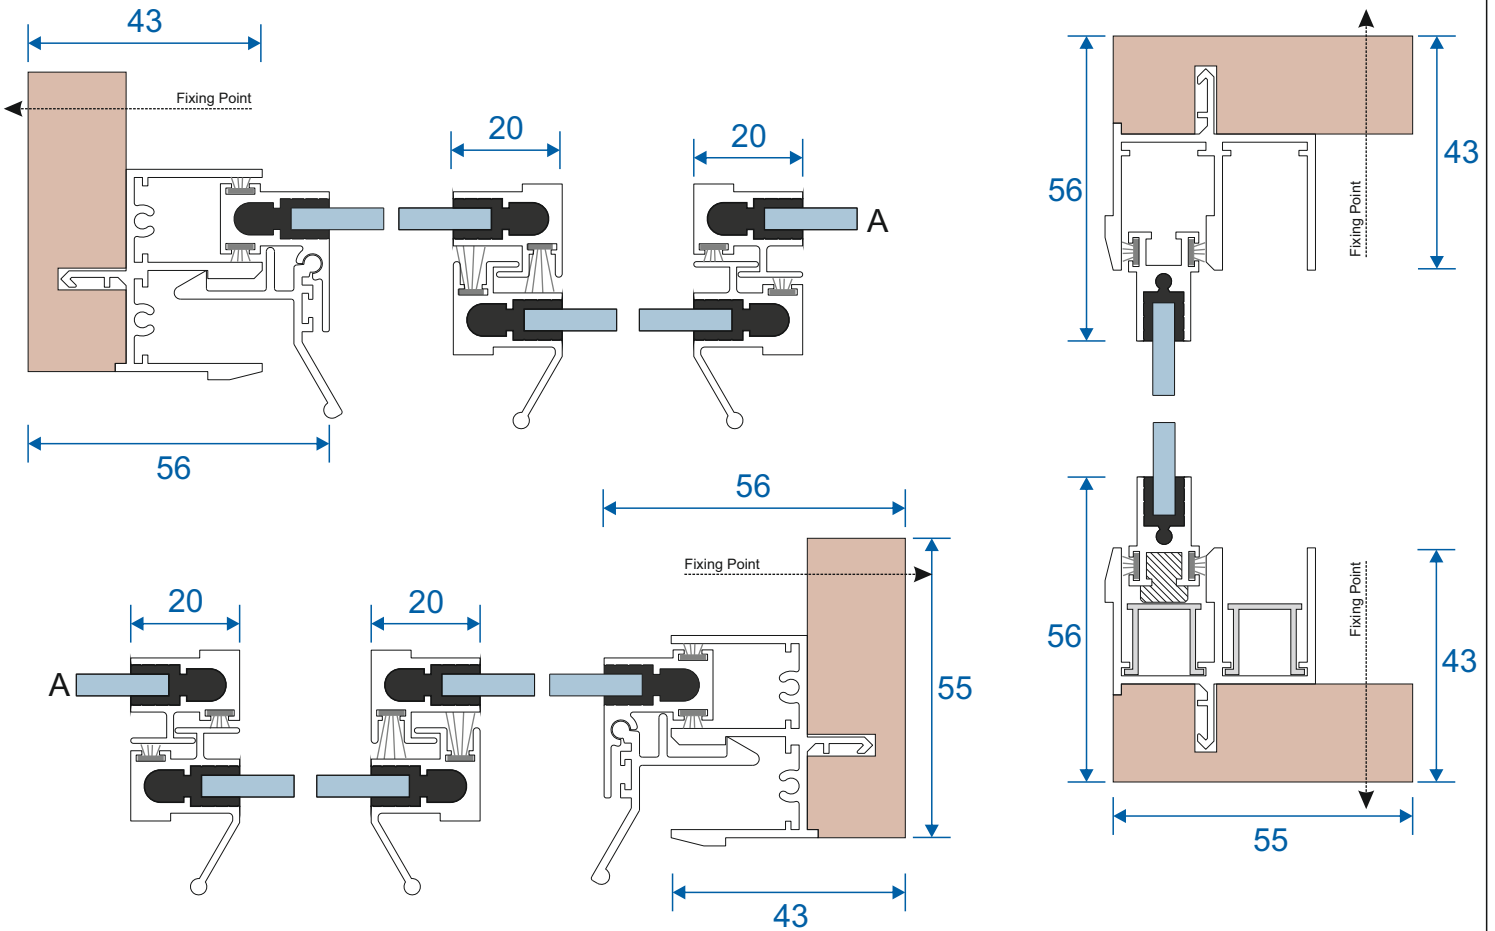

Face Fix

Reveal Fix

4 Pane Slider - All Panels Moving

Face Fix

Reveal Fix

5 Pane Slider - Middle Pane Fixed

Face Fix

Reveal Fix

3 Pane Slider - All Moving 3 Tracks

Front Track - Interior

Face Fix

Reveal Fix

Secondary Glazing Online
Thames Development,
Charfleets Road,
Canvey Island,
Essex SS8 0PQ

01268 686637

sales@secondaryglazingonline.co.uk