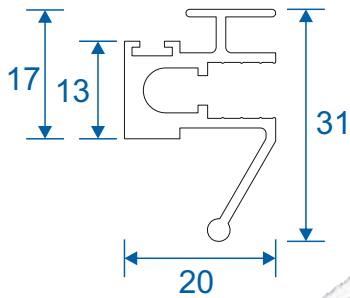

SF1

Face Fix

SF3

Reveal Fix
Deep Face Fix
3 Track Face Fix

SF4

3 Track Reveal Fix

Panel Parts

SG64 - Top / Bottom

SG71 - Handle Side (Jamb)

SG57- Sprung Handle

SG62 - Interlock

SG61 - Handle Interlock

SG58 - 4 Pane Meeting Stile

SG60 - Interlock

SG59 - Handle Interlock

SG55 - PVC Track

2 Panel Slider - All Panels Moving

Face Fix

Reveal Fix

3 Pane Slider - Middle Panel Fixed

Face Fix

Reveal Fix

3 Pane Slider - All Panels Moving

Front Track - Interior