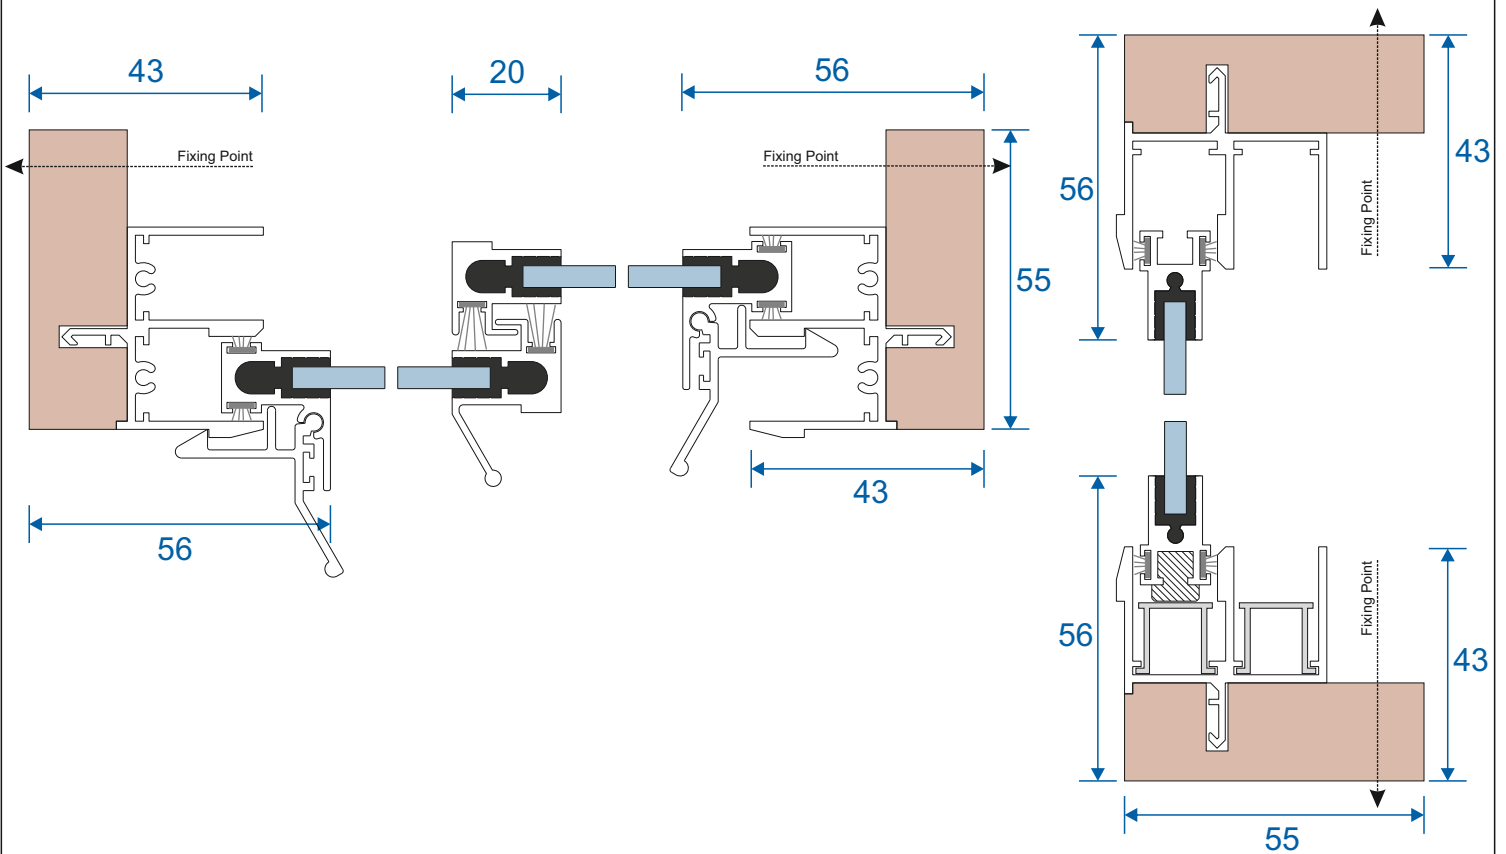

SG71 - Handle Side (Jamb)

SG57- Sprung Handle

SG62 - Interlock

SG61 - Handle Interlock

SG58 - 4 Pane Meeting Stile

SG60 - Interlock

SG59 - Handle Interlock

SG55 - PVC Track

2 Panel Slider - All Panels Moving

Face Fix

Reveal Fix

3 Pane Slider - Middle Panel Fixed

Face Fix

Reveal Fix

3 Pane Slider - All Panels Moving

Front Track - Interior