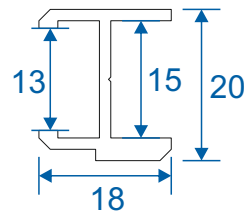

SG71 - Handle Side (Jamb)

SG57- Sprung Handle

SG62 - Interlock

SG61 - Handle Interlock

SG58 - 4 Pane Meeting Stile

SG60 - Interlock

SG59 - Handle Interlock

SG55 - PVC Track

2 Panel Slider - All Panels Moving

Face Fix

Reveal Fix

3 Pane Slider - Middle Panel Fixed

Face Fix

Reveal Fix

3 Pane Slider - All Panels Moving

Front Track - Interior