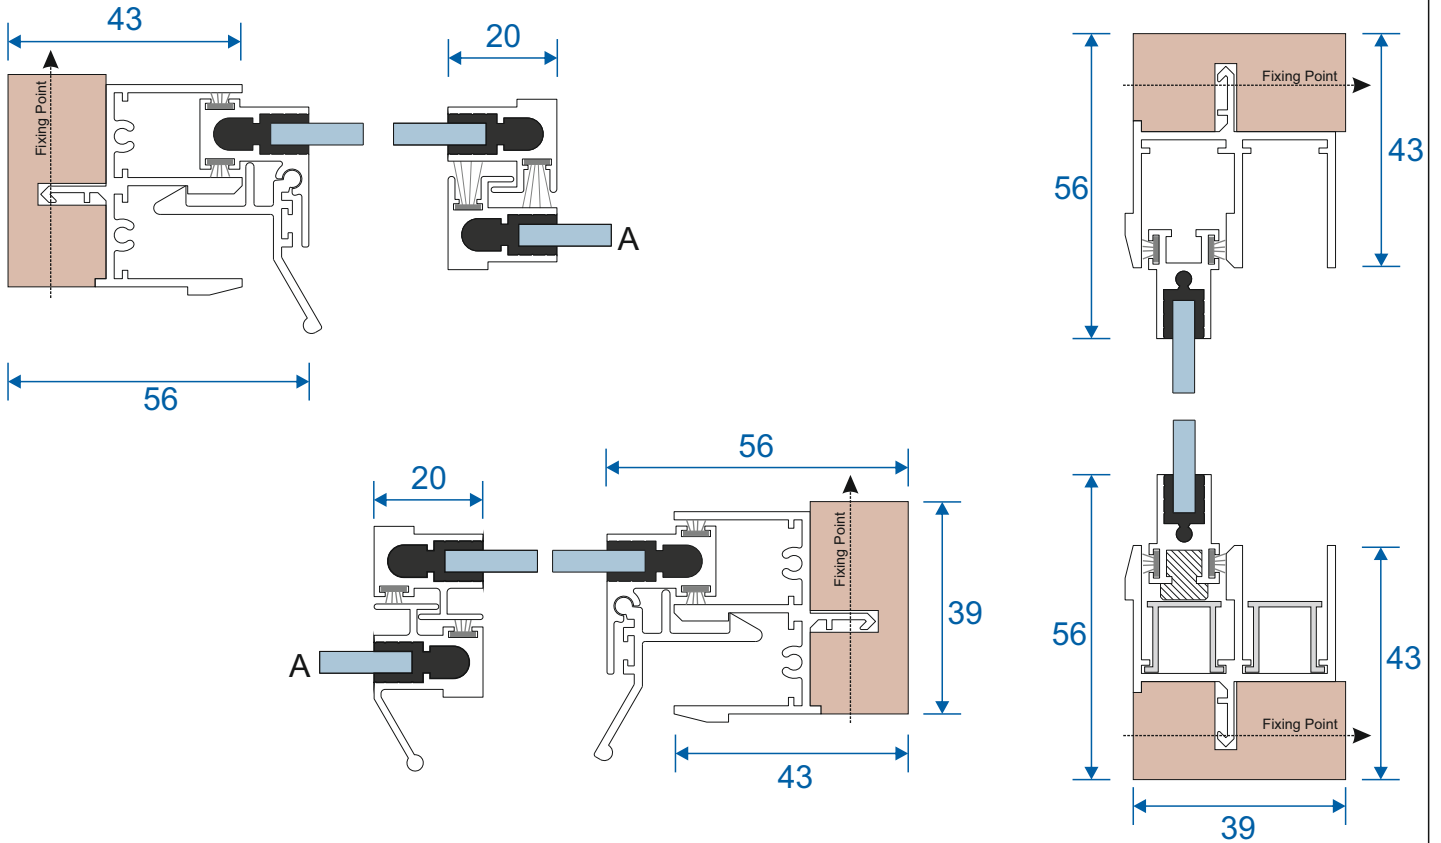

3 Pane Slider - All Panels Moving

Front Track - Interior

Face Fix