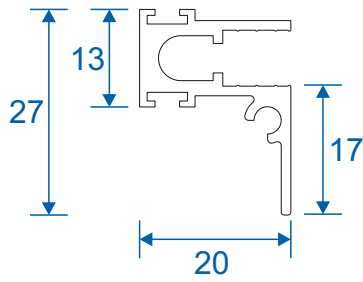

Note: all section pages will show the face fix and reveal fix option.

Outer Frames

SG52 - Top and Bottom Frames

SG53 - 2 Track Side Frames (Jambs)

SG85 - 3 Track Top & Bottom Frames

Sg86 - 3 Track Sides (Jambs)

SF1

Face Fix

SF3

Reveal Fix
Deep Face Fix
3 Track Face Fix

SF4

3 Track Reveal Fix

Panel Parts

SG64 - Top / Bottom

SG71 - Handle Side (Jamb)

SG57- Sprung Handle

SG62 - Interlock

SG61 - Handle Interlock

SG58 - 4 Pane Meeting Stile

SG60 - Interlock

SG59 - Handle Interlock

SG55 - PVC Track