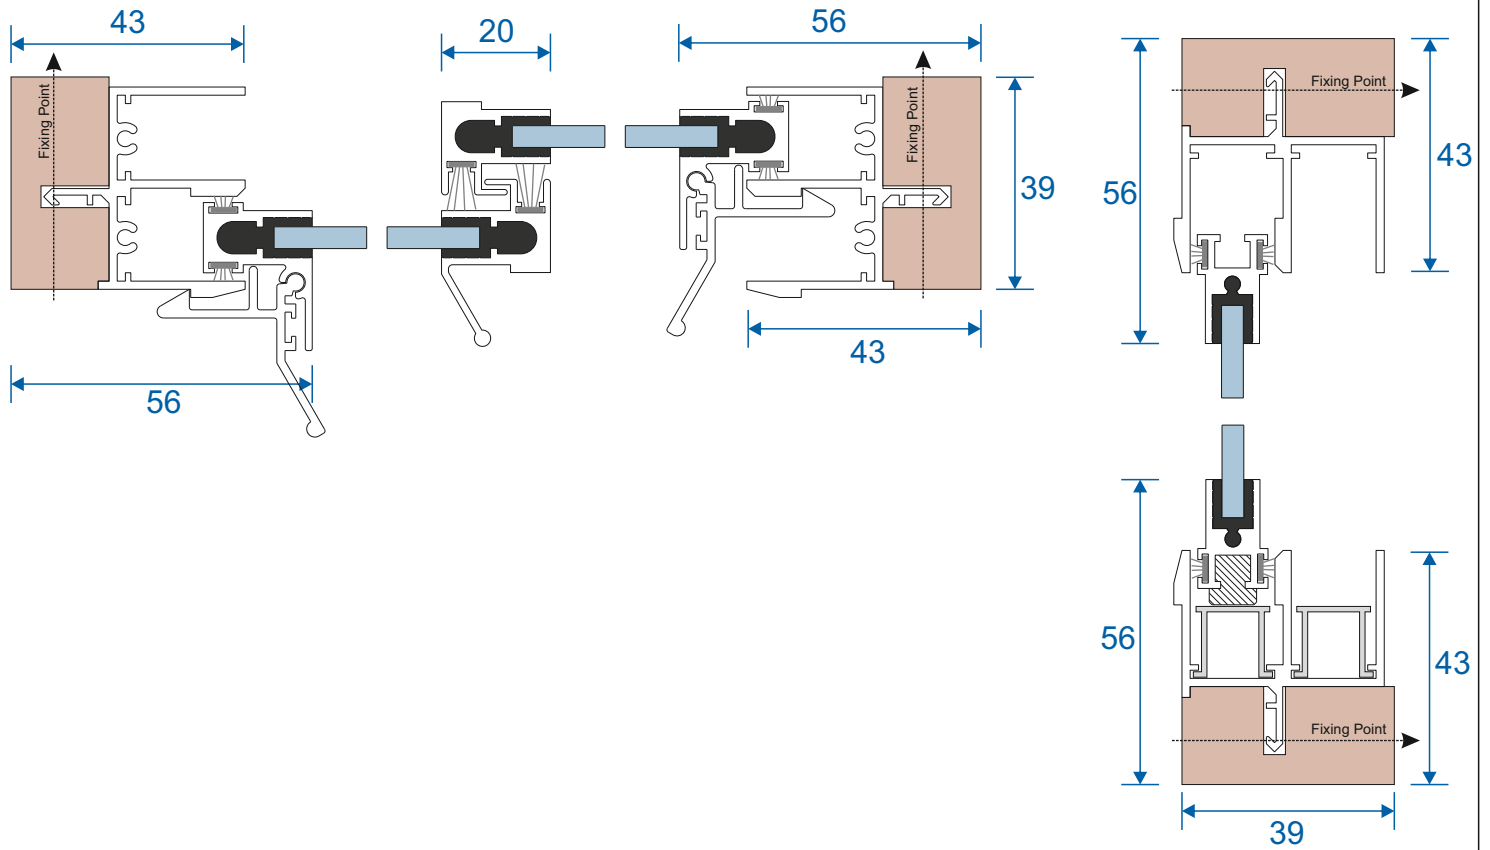

SF1

Face Fix

SF3

Reveal Fix
Deep Face Fix
3 Track Face Fix

SF4

3 Track Reveal Fix

Panel Parts

SG64 - Top / Bottom

SG71 - Handle Side (Jamb)

SG57- Sprung Handle

SG62 - Interlock

SG61 - Handle Interlock

SG58 - 4 Pane Meeting Stile

SG60 - Interlock

SG59 - Handle Interlock

SG55 - PVC Track

2 Panel Slider - All Panels Moving

Face Fix

Reveal Fix

3 Pane Slider - Middle Panel Fixed

Face Fix

Reveal Fix

3 Pane Slider - All Panels Moving

Front Track - Interior