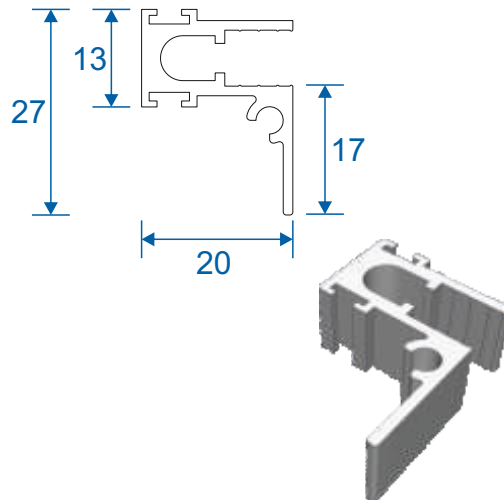

Note: sections page shows the face fix and reveal fix option.

Outer Frames

SG67 - Side Frame (Jambs)

SG68 - Top & Bottom Frame

SG64 - Panel Top

SG71 - Panel Lift Handle

SG66 - Panel Sides (Jamb)

SF1 - Face Fix Frame

SF3 - Reveal Fix Frame

PVC Retainer Clip

Lift Out

Face Fix

Reveal Fix

Secondary Glazing Online
Thames Development,
Charfleets Road,
Canvey Island,
Essex SS8 0PQ

01268 686637

sales@secondaryglazingonline.co.uk