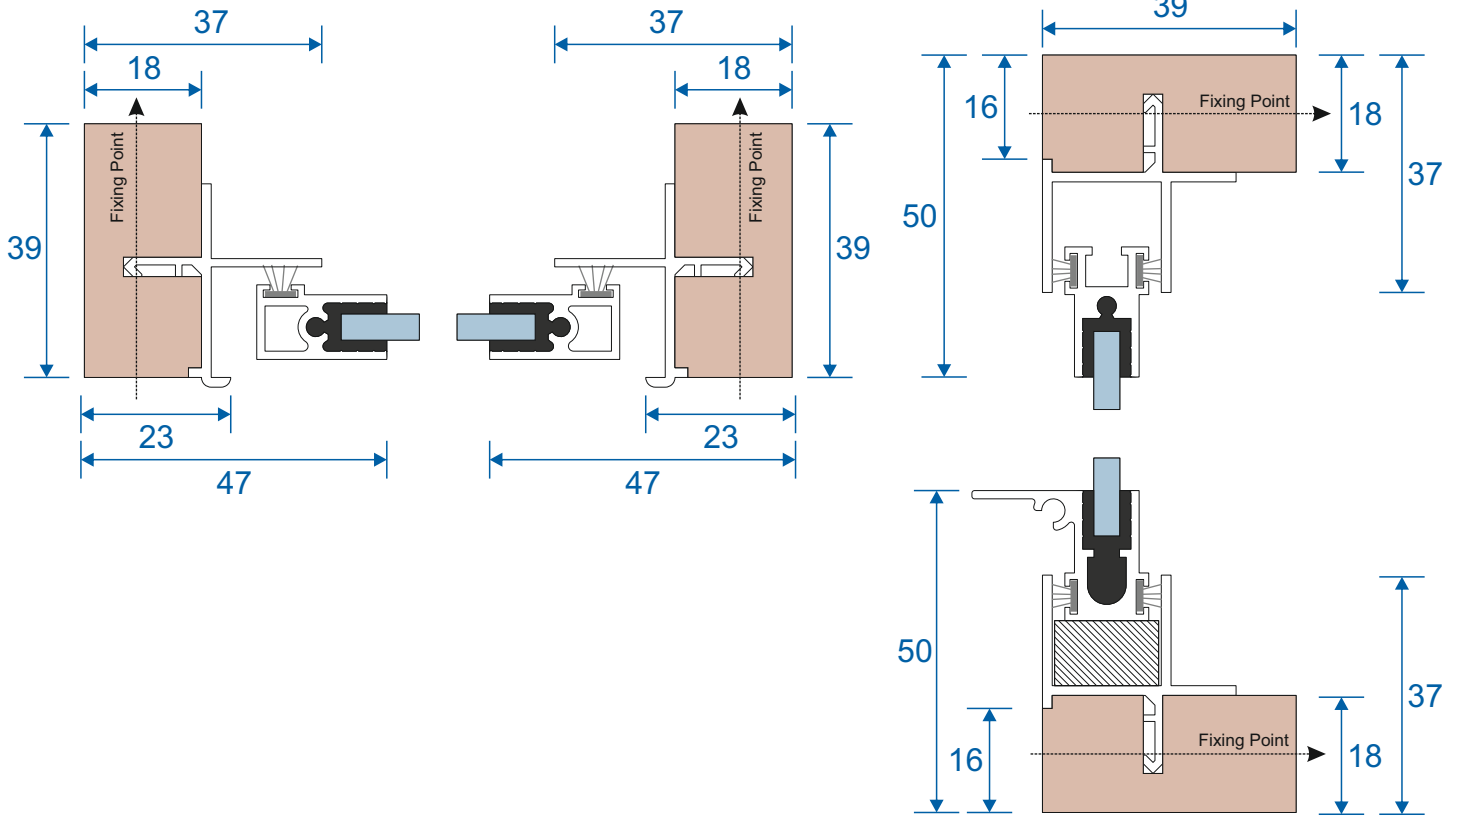

Note: sections page shows the face fix and reveal fix option.

Outer Frames

SG67 - Side Frame (Jambs)

SG68 - Top & Bottom Frame

SG64 - Panel Top

SG71 - Panel Lift Handle

SG66 - Panel Sides (Jamb)

SF1 - Face Fix Frame

SF3 - Reveal Fix Frame

PVC Retainer Clip

Lift Out

Face Fix

Reveal Fix

Secondary Glazing Online
Thames Development,
Charfleets Road,
Canvey Island,
Essex SS8 0PQ

01268 686637

sales@secondaryglazingonline.co.uk