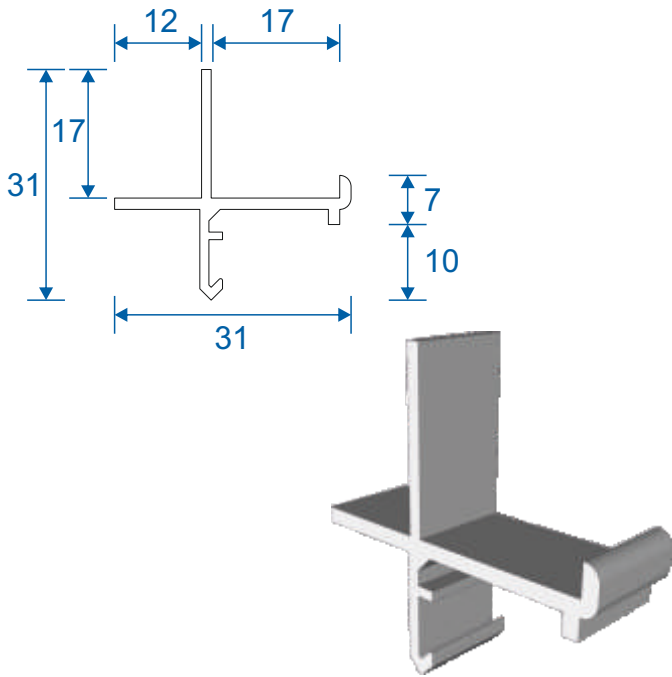

Lift Out Secondary

Luxury Sub Frame Section Guide

SecondaryGlazingOnline.co.uk

Contents

Parts

Outer Frames & Panel Parts 3

Sections

Lift Out Sections 4

Note: sections page shows the face fix and reveal fix option.

Outer Frames

SG67 - Side Frame (Jambs)

SG68 - Top & Bottom Frame

SG64 - Panel Top

SG71 - Panel Lift Handle

SG66 - Panel Sides (Jamb)

SF1 - Face Fix Frame