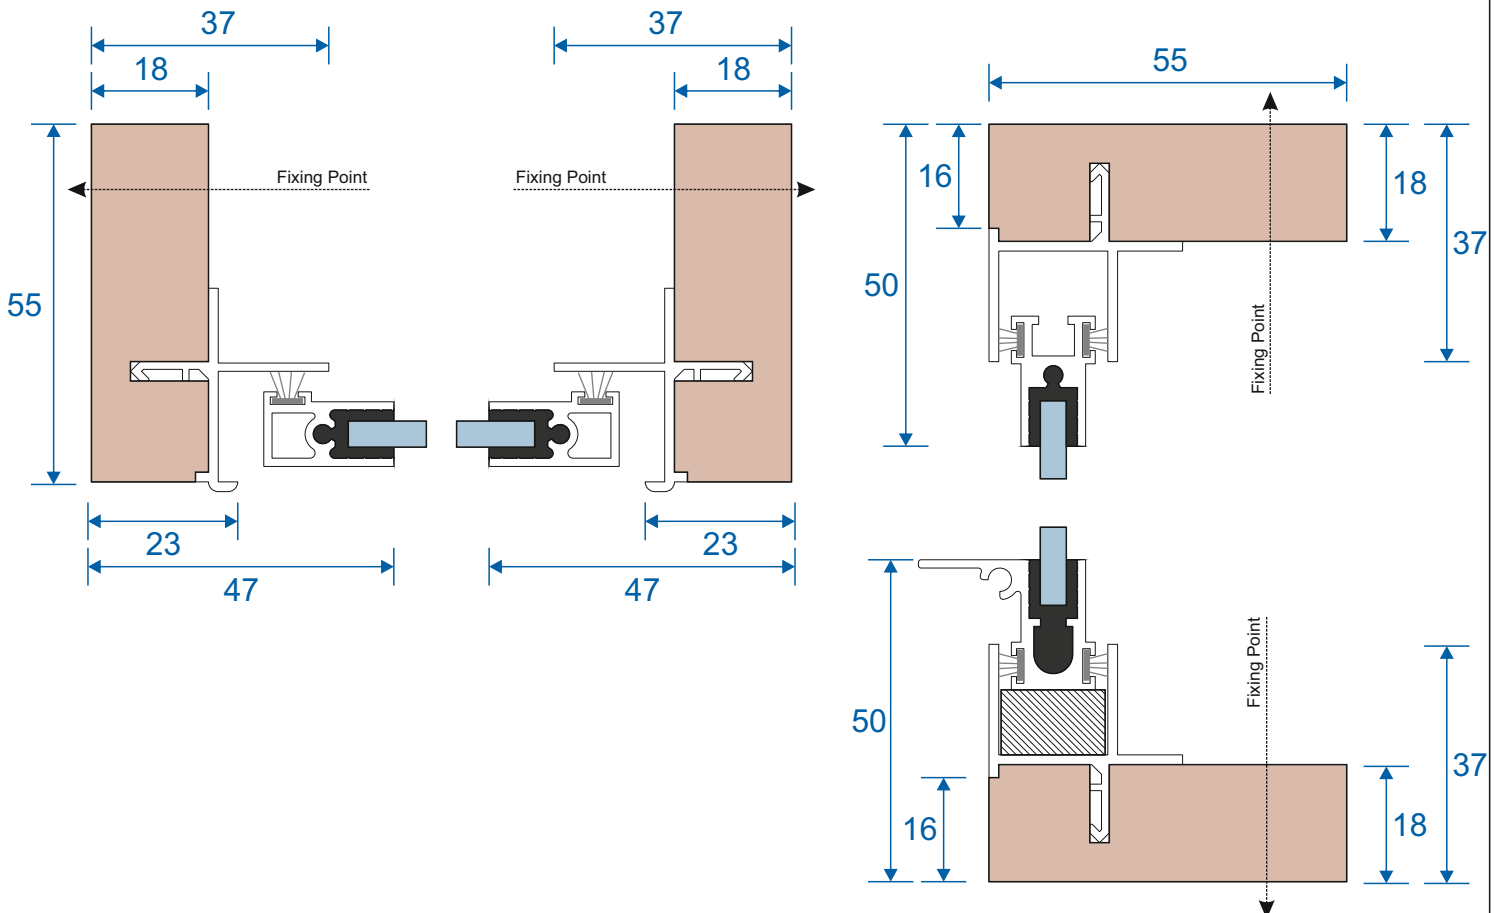

Note: sections page shows the face fix and reveal fix option.

Outer Frames

SG67 - Side Frame (Jambs)

SG68 - Top & Bottom Frame

SG64 - Panel Top

SG71 - Panel Lift Handle

SG66 - Panel Sides (Jamb)

SF1 - Face Fix Frame

SF3 - Reveal Fix Frame

PVC Retainer Clip

Lift Out

Face Fix

Reveal Fix

Secondary Glazing Online
Thames Development,
Charfleets Road,
Canvey Island,
Essex SS8 0PQ

01268 686637

sales@secondaryglazingonline.co.uk