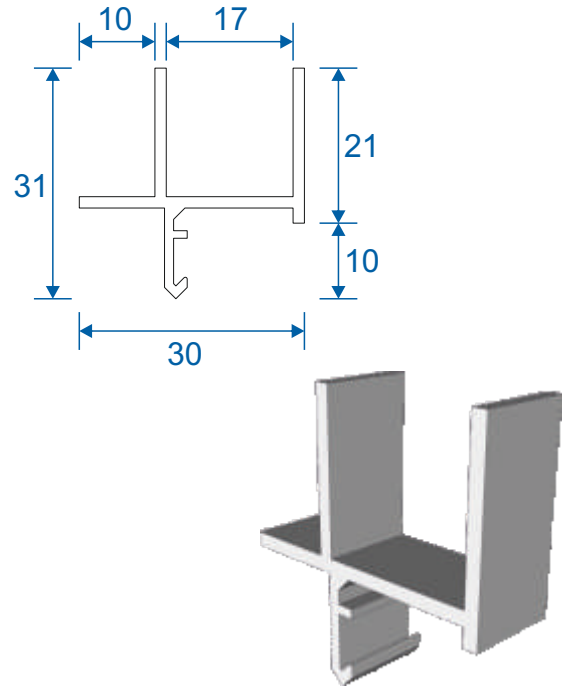

Lift Out Secondary

Luxury Sub Frame Section Guide

SecondaryGlazingOnline.co.uk

Contents

Parts

Outer Frames & Panel Parts 3

Sections

Lift Out Sections 4

Note: sections page shows the face fix and reveal fix option.

Outer Frames

SG67 - Side Frame (Jambs)

SG68 - Top & Bottom Frame

SG64 - Panel Top

SG71 - Panel Lift Handle

SG66 - Panel Sides (Jamb)

SF1 - Face Fix Frame