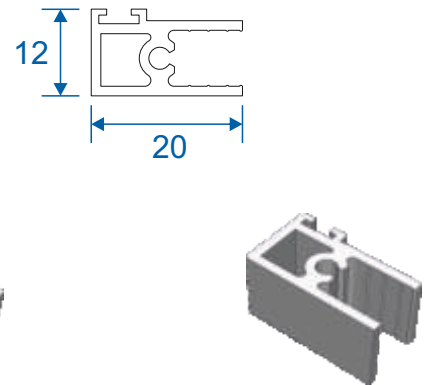

Note: sections page shows the face fix and reveal fix option.

Outer Frames

SG67 - Side Frame (Jambs)

SG68 - Top & Bottom Frame

SG64 - Panel Top

SG71 - Panel Lift Handle

SG66 - Panel Sides (Jamb)

SF1 - Face Fix Frame