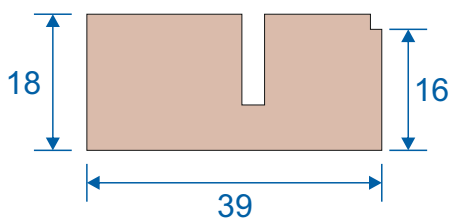

Note: sections page shows the face fix and reveal fix option.

Outer Frames

SG67 - Side Frame (Jambs)

SG68 - Top & Bottom Frame

SG64 - Panel Top

SG71 - Panel Lift Handle

SG66 - Panel Sides (Jamb)

SF1 - Face Fix Frame