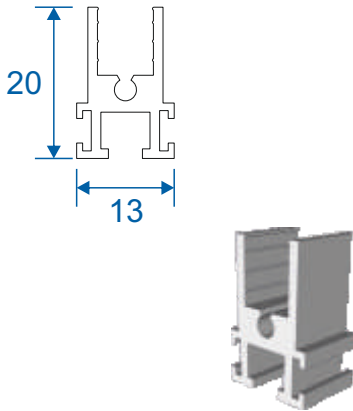

Note: sections page shows the face fix and reveal fix option.

Outer Frames

SG67 - Side Frame (Jambs)

SG68 - Top & Bottom Frame

SG64 - Panel Top

SG71 - Panel Lift Handle

SG66 - Panel Sides (Jamb)

SF1 - Face Fix Frame