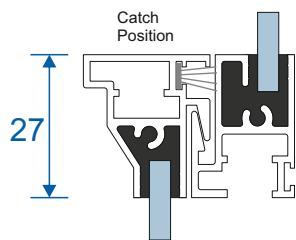

SG62 - Interlock

SG61 - Handle Interlock

SG63 - Extended Panel

SG65 - Outer Frame Bottom

SG77 - Panel Sides (TB)

SG78 - Top & Bottom (TB)

SG79 - Interlock (TB)

SG80 - Interlock (TB)

Balanced Tilt Back Vertical Slider

Face Fix

Reveal Fix

Secondary Glazing Online
Thames Development,
Charfleets Road,
Canvey Island,
Essex SS8 0PQ

01268 686637

sales@secondaryglazingonline.co.uk

www.secondaryglazingonline.co.uk