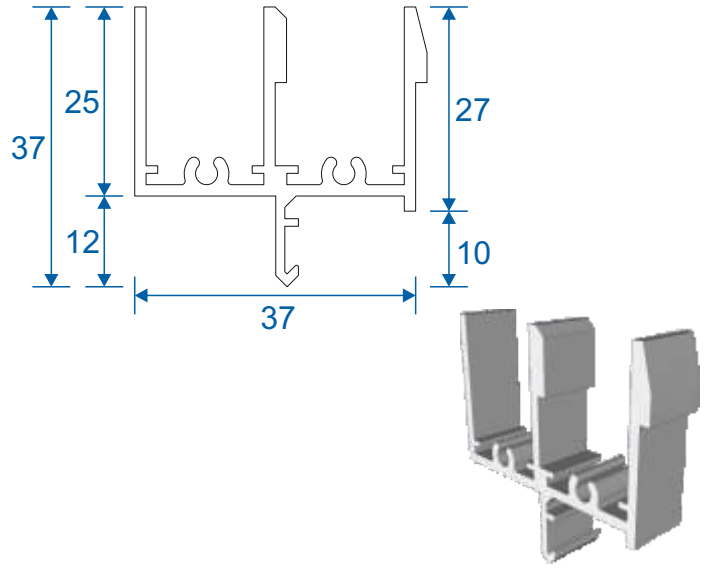

Vertical Slider Secondary

Luxury Sub Frame Section Guide

[SecondaryGlazingOnline.co.uk](https://www.SecondaryGlazingOnline.co.uk)

Contents

Parts

Outer Frames	3
Panel Parts	4

Sections

Balanced Tilt Back	5
--------------------	---

Note: all section pages will show the face fix and reveal fix option.

Outer Frames

SG52 - Non-Balanced & Balanced Sides

SG53 - Non-Balanced & Balanced Top

SG76 - Tilt Back Top & Bottom

SG75 - Tilt Back Sides

SF1

Face Fix

SF3

Reveal Fix
Deep Face Fix

SF4

Deep Reveal Fix
Deeper Face Fix

Panel Parts

SG64 - Sides / Top Bar

SG62 - Interlock

SG61 - Handle Interlock

SG63 - Extended Panel

SG65 - Outer Frame Bottom

SG77 - Panel Sides (TB)

SG78 - Top & Bottom (TB)

SG79 - Interlock (TB)

SG80 - Interlock (TB)