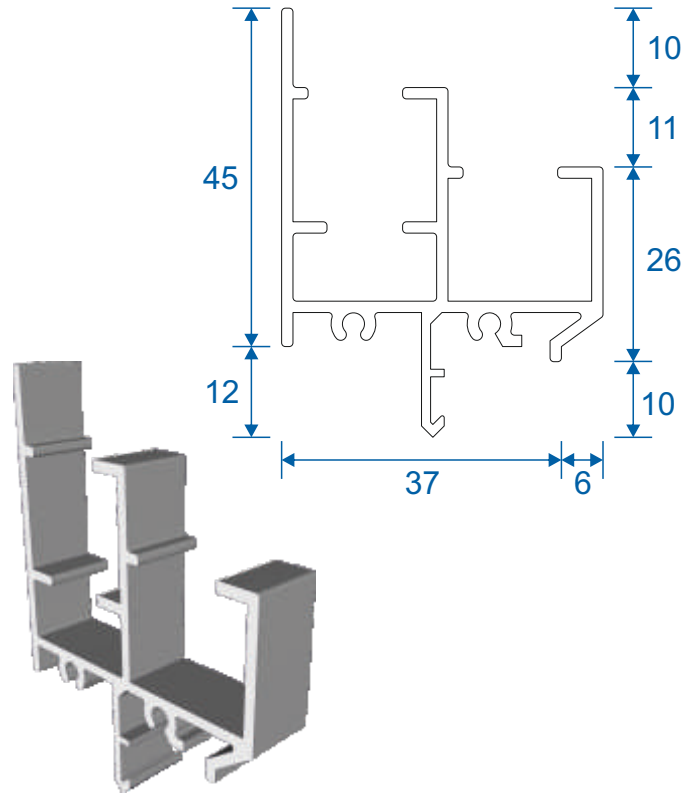

Note: all section pages will show the face fix and reveal fix option.

Outer Frames

SG52 - Non-Balanced & Balanced Sides

SG53 - Non-Balanced & Balanced Top

SG76 - Tilt Back Top & Bottom

SG75 - Tilt Back Sides

SF1

Face Fix

SF3

Reveal Fix
Deep Face Fix

SF4

Deep Reveal Fix
Deeper Face Fix

Panel Parts

SG64 - Sides / Top Bar

SG62 - Interlock

SG61 - Handle Interlock

SG63 - Extended Panel

SG65 - Outer Frame Bottom

SG77 - Panel Sides (TB)

SG78 - Top & Bottom (TB)

SG79 - Interlock (TB)

SG80 - Interlock (TB)