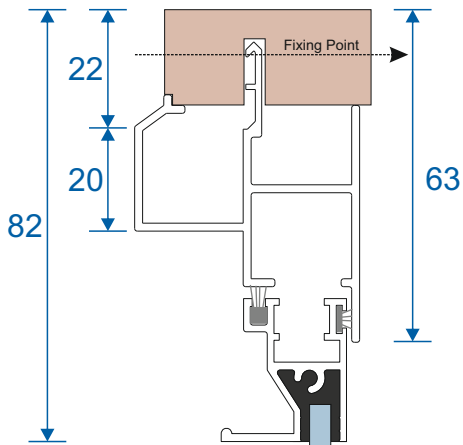

SG62 - Interlock

SG61 - Handle Interlock

SG63 - Extended Panel

SG65 - Outer Frame Bottom

SG77 - Panel Sides (TB)

SG78 - Top & Bottom (TB)

SG79 - Interlock (TB)

SG80 - Interlock (TB)

Balanced Tilt Back Vertical Slider

Face Fix

Reveal Fix

Secondary Glazing Online
Thames Development,
Charfleets Road,
Canvey Island,
Essex SS8 0PQ

01268 686637

sales@secondaryglazingonline.co.uk

www.secondaryglazingonline.co.uk