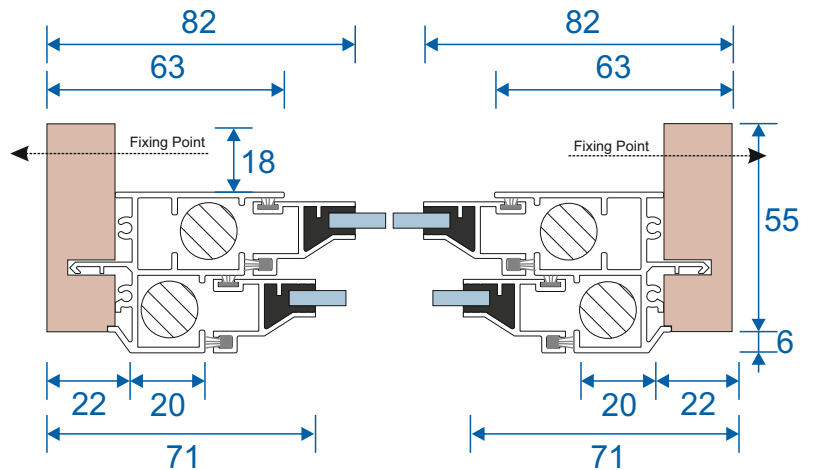

SG62 - Interlock

SG61 - Handle Interlock

SG63 - Extended Panel

SG65 - Outer Frame Bottom

SG77 - Panel Sides (TB)

SG78 - Top & Bottom (TB)

SG79 - Interlock (TB)

SG80 - Interlock (TB)

Balanced Tilt Back Vertical Slider

Face Fix

Reveal Fix

Secondary Glazing Online
Thames Development,
Charfleets Road,
Canvey Island,
Essex SS8 0PQ

01268 686637

sales@secondaryglazingonline.co.uk

www.secondaryglazingonline.co.uk