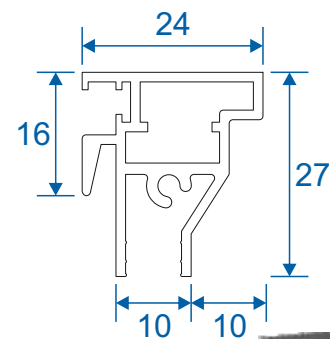

SG62 - Interlock

SG61 - Handle Interlock

SG63 - Extended Panel

SG65 - Outer Frame Bottom

SG77 - Panel Sides (TB)

SG78 - Top & Bottom (TB)

SG79 - Interlock (TB)

SG80 - Interlock (TB)

Balanced Tilt Back Vertical Slider

Face Fix

Reveal Fix

Secondary Glazing Online
Thames Development,
Charfleets Road,
Canvey Island,
Essex SS8 0PQ

01268 686637

sales@secondaryglazingonline.co.uk

www.secondaryglazingonline.co.uk