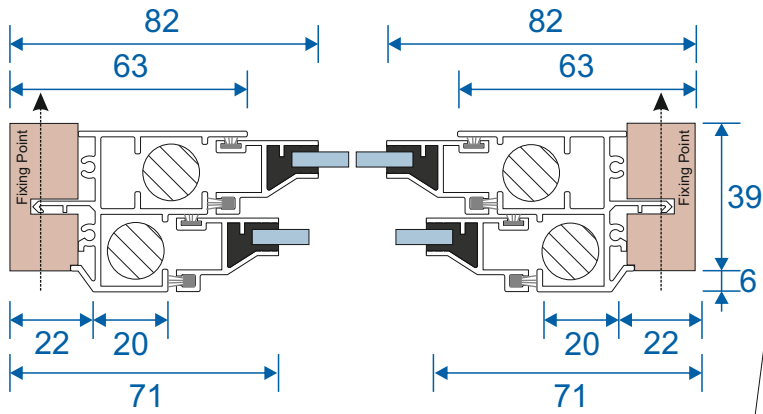

SG62 - Interlock

SG61 - Handle Interlock

SG63 - Extended Panel

SG65 - Outer Frame Bottom

SG77 - Panel Sides (TB)

SG78 - Top & Bottom (TB)

SG79 - Interlock (TB)

SG80 - Interlock (TB)

Balanced Tilt Back Vertical Slider

Face Fix

Reveal Fix

Secondary Glazing Online
Thames Development,
Charfleets Road,
Canvey Island,
Essex SS8 0PQ

01268 686637

sales@secondaryglazingonline.co.uk

www.secondaryglazingonline.co.uk