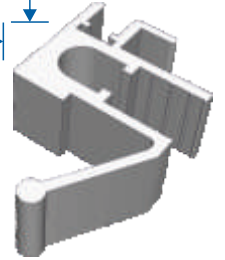

Note: all section pages will show the face fix and reveal fix option.

Outer Frames

SG52 - Non-Balanced & Balanced Sides

SG53 - Non-Balanced & Balanced Top

SG76 - Tilt Back Top & Bottom

SG75 - Tilt Back Sides

SF1

Face Fix

SF3

Reveal Fix
Deep Face Fix

SF4

Deep Reveal Fix
Deeper Face Fix

Panel Parts

SG64 - Sides / Top Bar

SG62 - Interlock

SG61 - Handle Interlock

SG63 - Extended Panel

SG65 - Outer Frame Bottom

SG77 - Panel Sides (TB)

SG78 - Top & Bottom (TB)

SG79 - Interlock (TB)

SG80 - Interlock (TB)