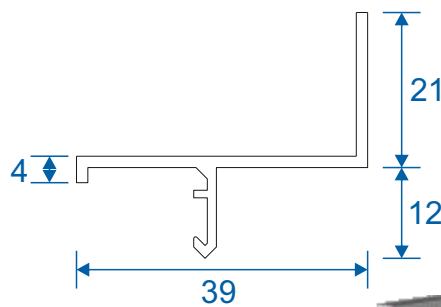

SG62 - Interlock

SG61 - Handle Interlock

SG63 - Extended Panel

SG65 - Outer Frame Bottom

SG77 - Panel Sides (TB)

SG78 - Top & Bottom (TB)

SG79 - Interlock (TB)

SG80 - Interlock (TB)

Balanced Tilt Back Vertical Slider

Face Fix

Reveal Fix

Secondary Glazing Online
Thames Development,
Charfleets Road,
Canvey Island,
Essex SS8 0PQ

01268 686637

sales@secondaryglazingonline.co.uk

www.secondaryglazingonline.co.uk