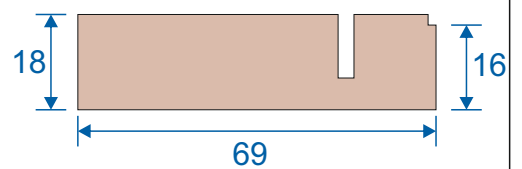

Note: all section pages will show the face fix and reveal fix option.

Outer Frames

SG52 - Non-Balanced & Balanced Sides

SG53 - Non-Balanced & Balanced Top

SG76 - Tilt Back Top & Bottom

SG75 - Tilt Back Sides

SF1

Face Fix

SF3

Reveal Fix
Deep Face Fix

SF4

Deep Reveal Fix
Deeper Face Fix

Panel Parts

SG64 - Sides / Top Bar

SG62 - Interlock

SG61 - Handle Interlock

SG63 - Extended Panel

SG65 - Outer Frame Bottom

SG77 - Panel Sides (TB)

SG78 - Top & Bottom (TB)

SG79 - Interlock (TB)

SG80 - Interlock (TB)