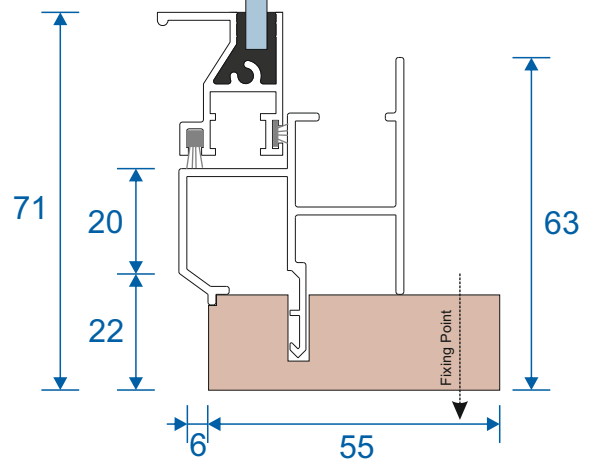

SG62 - Interlock

SG61 - Handle Interlock

SG63 - Extended Panel

SG65 - Outer Frame Bottom

SG77 - Panel Sides (TB)

SG78 - Top & Bottom (TB)

SG79 - Interlock (TB)

SG80 - Interlock (TB)

Balanced Tilt Back Vertical Slider

Face Fix

Reveal Fix

Secondary Glazing Online
Thames Development,
Charfleets Road,
Canvey Island,
Essex SS8 0PQ

01268 686637

sales@secondaryglazingonline.co.uk

www.secondaryglazingonline.co.uk