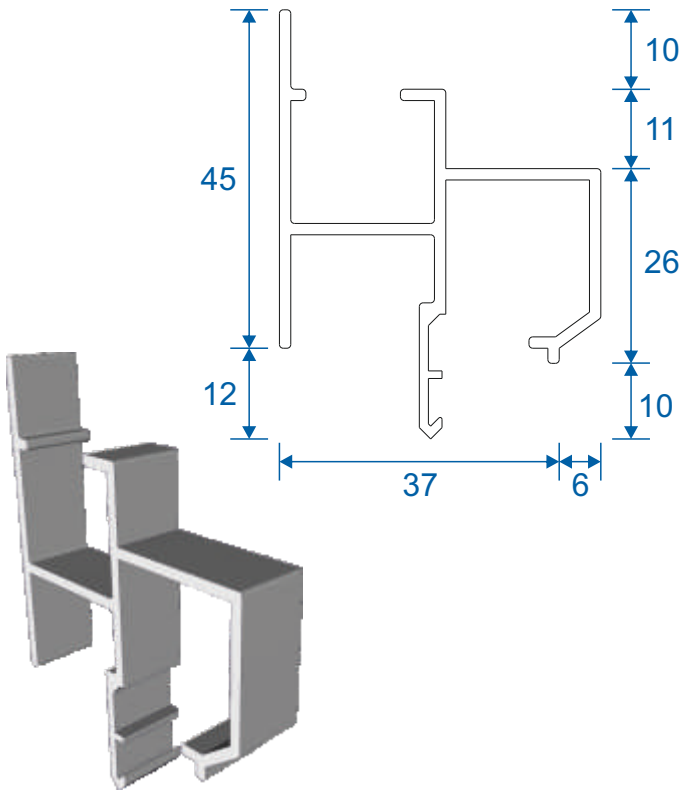

Note: all section pages will show the face fix and reveal fix option.

Outer Frames

SG52 - Non-Balanced & Balanced Sides

SG53 - Non-Balanced & Balanced Top

SG76 - Tilt Back Top & Bottom

SG75 - Tilt Back Sides

SF1

Face Fix

SF3

Reveal Fix
Deep Face Fix

SF4

Deep Reveal Fix
Deeper Face Fix

Panel Parts

SG64 - Sides / Top Bar

SG62 - Interlock

SG61 - Handle Interlock

SG63 - Extended Panel

SG65 - Outer Frame Bottom

SG77 - Panel Sides (TB)

SG78 - Top & Bottom (TB)

SG79 - Interlock (TB)

SG80 - Interlock (TB)