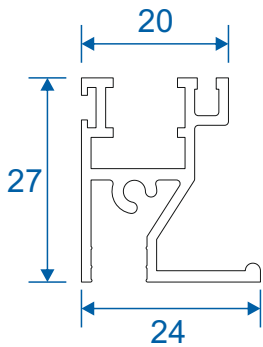

SF1

Face Fix

SF3

Reveal Fix
Deep Face Fix

SF4

Deep Reveal Fix
Deeper Face Fix

Panel Parts

SG64 - Sides / Top Bar

SG62 - Interlock

SG61 - Handle Interlock

SG63 - Extended Panel

SG65 - Outer Frame Bottom

SG77 - Panel Sides (TB)

SG78 - Top & Bottom (TB)

SG79 - Interlock (TB)

SG80 - Interlock (TB)

Balanced Tilt Back Vertical Slider

Face Fix

Reveal Fix

Secondary Glazing Online
Thames Development,
Charfleets Road,
Canvey Island,
Essex SS8 0PQ

01268 686637

sales@secondaryglazingonline.co.uk

www.secondaryglazingonline.co.uk