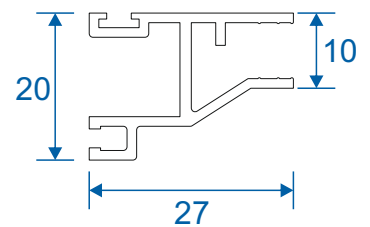

SG62 - Interlock

SG61 - Handle Interlock

SG63 - Extended Panel

SG65 - Outer Frame Bottom

SG77 - Panel Sides (TB)

SG78 - Top & Bottom (TB)

SG79 - Interlock (TB)

SG80 - Interlock (TB)

Balanced Tilt Back Vertical Slider

Face Fix

Reveal Fix

Secondary Glazing Online
Thames Development,
Charfleets Road,
Canvey Island,
Essex SS8 0PQ

01268 686637

sales@secondaryglazingonline.co.uk

www.secondaryglazingonline.co.uk