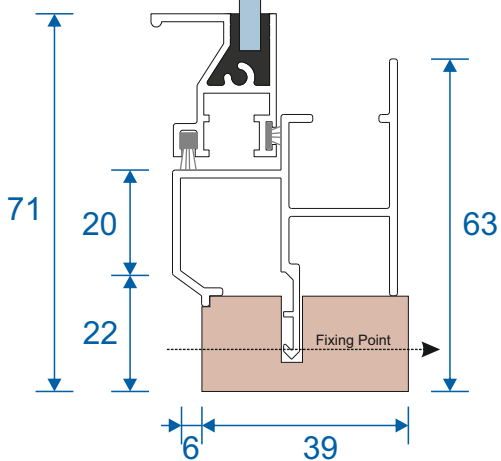

SG62 - Interlock

SG61 - Handle Interlock

SG63 - Extended Panel

SG65 - Outer Frame Bottom

SG77 - Panel Sides (TB)

SG78 - Top & Bottom (TB)

SG79 - Interlock (TB)

SG80 - Interlock (TB)

Balanced Tilt Back Vertical Slider

Face Fix

Reveal Fix

Secondary Glazing Online
Thames Development,
Charfleets Road,
Canvey Island,
Essex SS8 0PQ

01268 686637

sales@secondaryglazingonline.co.uk

www.secondaryglazingonline.co.uk