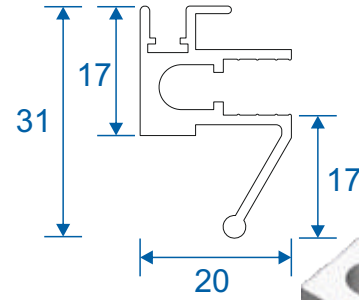

Note: all section pages will show the face fix and reveal fix option.

Outer Frames

SG52 - Non-Balanced & Balanced Sides

SG53 - Non-Balanced & Balanced Top

SG76 - Tilt Back Top & Bottom

SG75 - Tilt Back Sides

SF1

Face Fix

SF3

Reveal Fix
Deep Face Fix

SF4

Deep Reveal Fix
Deeper Face Fix

Panel Parts

SG64 - Sides / Top Bar

SG62 - Interlock

SG61 - Handle Interlock

SG63 - Extended Panel

SG65 - Outer Frame Bottom

SG77 - Panel Sides (TB)

SG78 - Top & Bottom (TB)

SG79 - Interlock (TB)

SG80 - Interlock (TB)