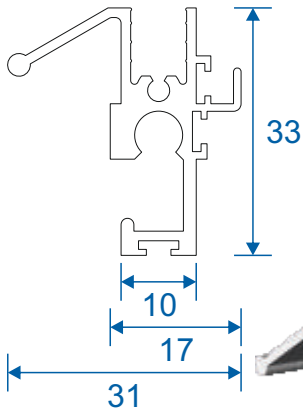

Note: all section pages will show the face fix and reveal fix option.

Outer Frames

SG52 - Non-Balanced & Balanced Sides

SG53 - Non-Balanced & Balanced Top

SG76 - Tilt Back Top & Bottom

SG75 - Tilt Back Sides

SF1

Face Fix

SF3

Reveal Fix
Deep Face Fix

SF4

Deep Reveal Fix
Deeper Face Fix

Panel Parts

SG64 - Sides / Top Bar

SG62 - Interlock

SG61 - Handle Interlock

SG63 - Extended Panel

SG65 - Outer Frame Bottom

SG77 - Panel Sides (TB)

SG78 - Top & Bottom (TB)

SG79 - Interlock (TB)

SG80 - Interlock (TB)