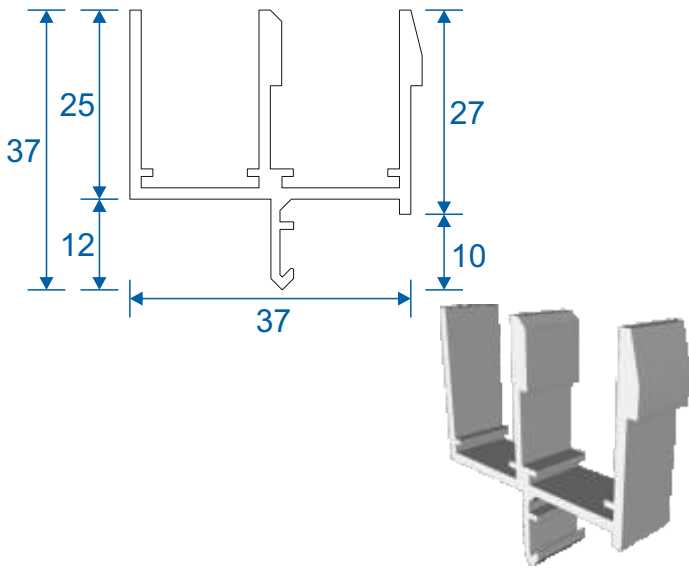

Vertical Slider Secondary

Luxury Sub Frame Section Guide

[SecondaryGlazingOnline.co.uk](https://www.SecondaryGlazingOnline.co.uk)

Contents

Parts

Outer Frames	3
Panel Parts	4

Sections

Balanced Tilt Back	5
--------------------	---

Note: all section pages will show the face fix and reveal fix option.

Outer Frames

SG52 - Non-Balanced & Balanced Sides

SG53 - Non-Balanced & Balanced Top

SG76 - Tilt Back Top & Bottom

SG75 - Tilt Back Sides

SF1

Face Fix

SF3

Reveal Fix
Deep Face Fix

SF4

Deep Reveal Fix
Deeper Face Fix

Panel Parts

SG64 - Sides / Top Bar