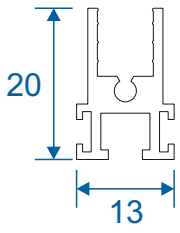

Note: all section pages will show the face fix and reveal fix option.

Outer Frames

SG52 - Non-Balanced & Balanced Sides

SG53 - Non-Balanced & Balanced Top

SG76 - Tilt Back Top & Bottom

SG75 - Tilt Back Sides

SF1

Face Fix

SF3

Reveal Fix
Deep Face Fix

SF4

Deep Reveal Fix
Deeper Face Fix

Panel Parts

SG64 - Sides / Top Bar

SG62 - Interlock

SG61 - Handle Interlock

SG63 - Extended Panel

SG65 - Outer Frame Bottom

SG77 - Panel Sides (TB)

SG78 - Top & Bottom (TB)

SG79 - Interlock (TB)

SG80 - Interlock (TB)