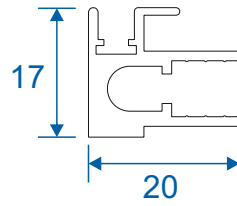

Note: all section pages will show the face fix and reveal fix option.

Outer Frames

SG52 - Non-Balanced & Balanced Sides

SG53 - Non-Balanced & Balanced Top

SG76 - Tilt Back Top & Bottom

SG75 - Tilt Back Sides

SF1

Face Fix

SF3

Reveal Fix
Deep Face Fix

SF4

Deep Reveal Fix
Deeper Face Fix

Panel Parts

SG64 - Sides / Top Bar

SG62 - Interlock

SG61 - Handle Interlock

SG63 - Extended Panel

SG65 - Outer Frame Bottom

SG77 - Panel Sides (TB)

SG78 - Top & Bottom (TB)

SG79 - Interlock (TB)

SG80 - Interlock (TB)