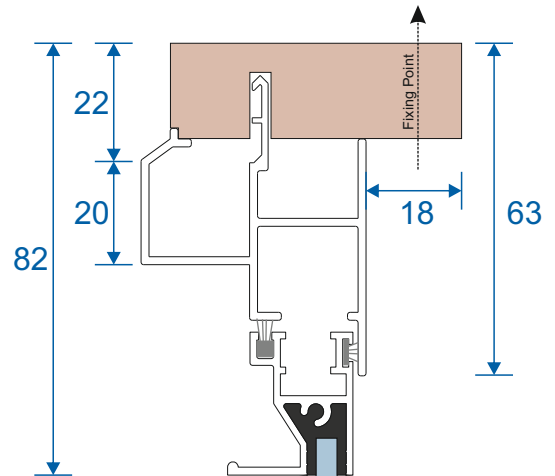

SG62 - Interlock

SG61 - Handle Interlock

SG63 - Extended Panel

SG65 - Outer Frame Bottom

SG77 - Panel Sides (TB)

SG78 - Top & Bottom (TB)

SG79 - Interlock (TB)

SG80 - Interlock (TB)

Balanced Tilt Back Vertical Slider

Face Fix

Reveal Fix

Secondary Glazing Online
Thames Development,
Charfleets Road,
Canvey Island,
Essex SS8 0PQ

01268 686637

sales@secondaryglazingonline.co.uk

www.secondaryglazingonline.co.uk