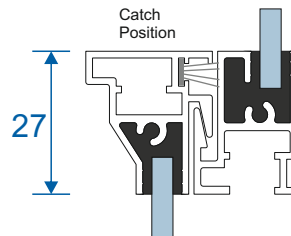

SF1

Face Fix

SF3

Reveal Fix
Deep Face Fix

SF4

Deep Reveal Fix
Deeper Face Fix

Panel Parts

SG64 - Sides / Top Bar

SG62 - Interlock

SG61 - Handle Interlock

SG63 - Extended Panel

SG65 - Outer Frame Bottom

SG77 - Panel Sides (TB)

SG78 - Top & Bottom (TB)

SG79 - Interlock (TB)

SG80 - Interlock (TB)

Balanced Tilt Back Vertical Slider

Face Fix

Reveal Fix

Secondary Glazing Online
Thames Development,
Charfleets Road,
Canvey Island,
Essex SS8 0PQ

01268 686637

sales@secondaryglazingonline.co.uk

www.secondaryglazingonline.co.uk