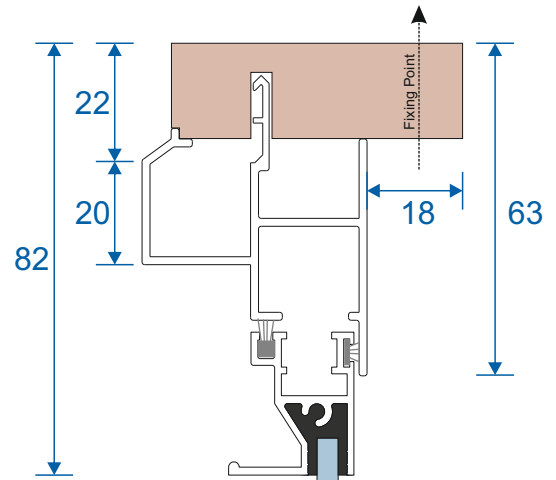

Vertical Slider Secondary

Luxury Sub Frame Section Guide

[SecondaryGlazingOnline.co.uk](https://www.SecondaryGlazingOnline.co.uk)

Balanced Tilt Back Vertical Slider

Face Fix

Reveal Fix

Secondary Glazing Online
Thames Development,
Charfleets Road,
Canvey Island,
Essex SS8 0PQ