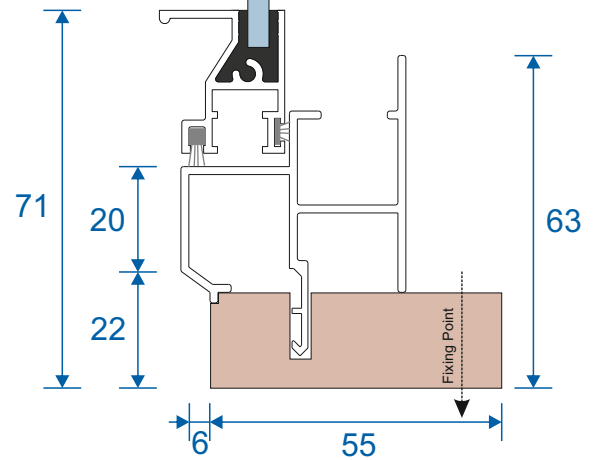

Vertical Slider Secondary

Luxury Sub Frame Section Guide

[SecondaryGlazingOnline.co.uk](https://www.SecondaryGlazingOnline.co.uk)

Balanced Tilt Back Vertical Slider

Face Fix

Reveal Fix

Secondary Glazing Online
Thames Development,
Charfleets Road,
Canvey Island,
Essex SS8 0PQ