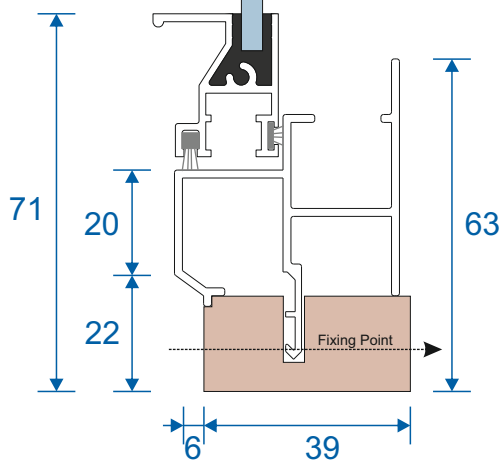

Vertical Slider Secondary

Luxury Sub Frame Section Guide

[SecondaryGlazingOnline.co.uk](https://www.SecondaryGlazingOnline.co.uk)

Balanced Tilt Back Vertical Slider

Face Fix

Reveal Fix

Secondary Glazing Online
Thames Development,
Charfleets Road,
Canvey Island,
Essex SS8 0PQ