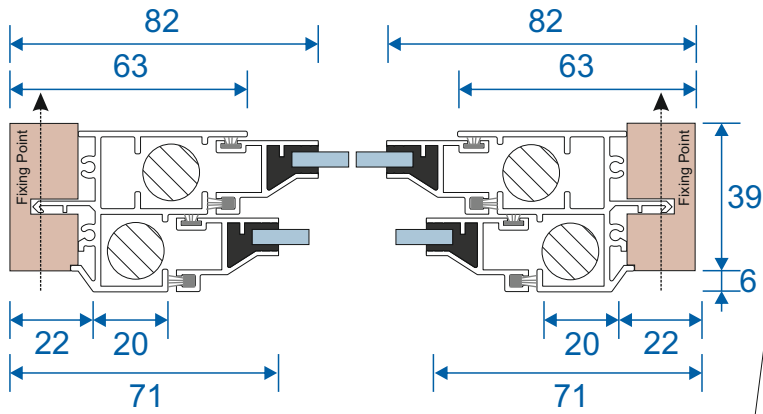

Vertical Slider Secondary

Luxury Sub Frame Section Guide

[SecondaryGlazingOnline.co.uk](https://www.SecondaryGlazingOnline.co.uk)

Balanced Tilt Back Vertical Slider

Face Fix

Reveal Fix

Secondary Glazing Online
Thames Development,
Charfleets Road,
Canvey Island,
Essex SS8 0PQ