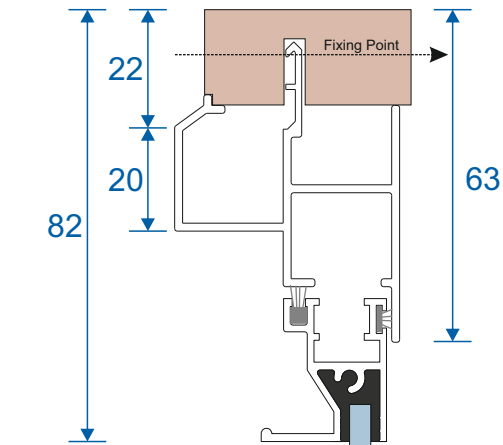

Vertical Slider Secondary

Luxury Sub Frame Section Guide

[SecondaryGlazingOnline.co.uk](https://www.SecondaryGlazingOnline.co.uk)

Balanced Tilt Back Vertical Slider

Face Fix

Reveal Fix

Secondary Glazing Online
Thames Development,
Charfleets Road,
Canvey Island,
Essex SS8 0PQ