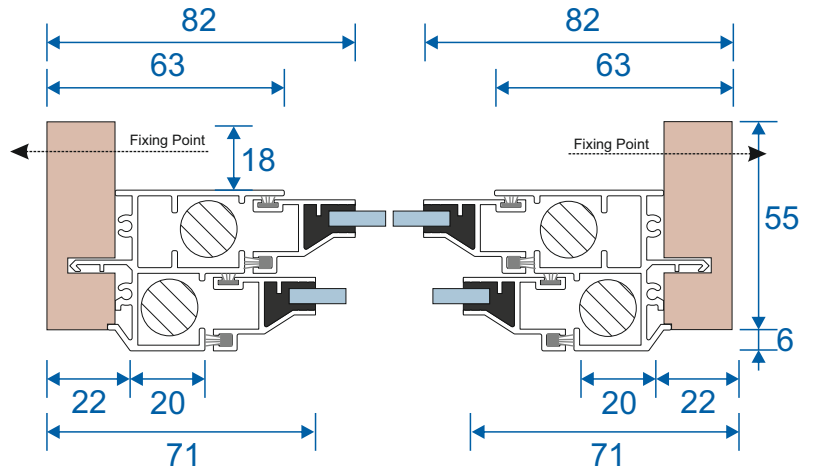

Vertical Slider Secondary

Luxury Sub Frame Section Guide

[SecondaryGlazingOnline.co.uk](https://www.SecondaryGlazingOnline.co.uk)

Balanced Tilt Back Vertical Slider

Face Fix

Reveal Fix

Secondary Glazing Online
Thames Development,
Charfleets Road,
Canvey Island,
Essex SS8 0PQ